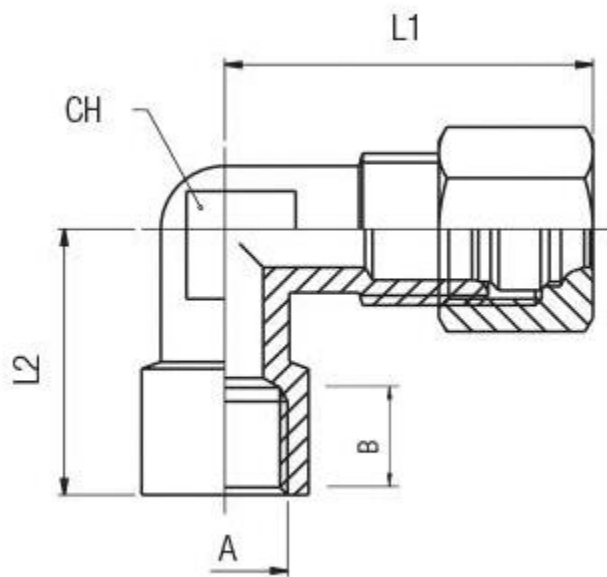

## Product Description

The RS PRO elbow female adaptor compression is made up of brass. The working pressures and working temperatures depend on which type of tube is used, for this reason, the values must be determined in accordance with the tube's features. Hereunder, we specify the values of the maximum pressure advised for the fittings at a temperature of 20° C connected with copper tube, which has a thickness of 1 mm. Here the tube size is 8 and corresponding maximum pressure advised is 133.6 bar.

## Mechanical Specifications

<b>Pipe Fitting Connection Type</b>	Threaded
<b>Connection 1</b>	M14 Metric Female
<b>Connection Gender 1</b>	Female
<b>Thread Size 1</b>	M14
<b>Thread Standard 1</b>	Metric
<b>Connection 2</b>	1/4 in BSPP Female
<b>Connection Gender 2</b>	Female
<b>Thread Size 2</b>	1/4 in
<b>Thread Standard 2</b>	BSPP
<b>Length 1</b>	30.5mm
<b>Length 2</b>	25.5mm
<b>Wrench Size</b>	13mm

## Similar Products

Parameters	2312588	2312589
Brand	RS PRO	RS PRO
Pipe Fitting Connection Type	Threaded	Threaded
Connection 1	M14 Metric Female	M14 Metric Female
Connection Gender 1	Female	Female
Thread Size 1	M14	M14
Thread Standard 1	Metric	Metric
Connection 2	1/4 in BSPT Male	1/8 in BSPT Male
Connection Gender 2	Male	Male
Thread Size 2	1/4 in	1/8 in
Thread Standard 2	BSPT	BSPT
Length	29.5mm	28mm
Wrench Size	14mm	11mm