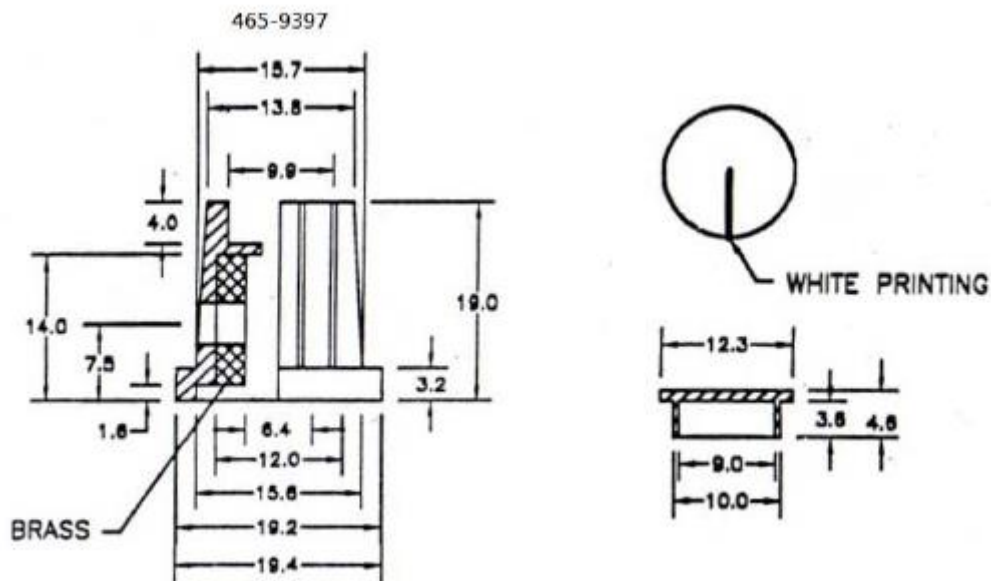

Datasheet

RS Black 19mm Potentiometer Knob Cap with a White Indicator, 6.4mm Shaft

RS Stock [465-9448](#)

Dimensions: mm

Specifications

Adapter Type: TV Plug to TV Plug

Adapter Type: A TV

Adapter Type: B TV

Body Orientation: Straight

Contact Material: Brass

Gender A: Male

Gender B: Male

Length: 24mm