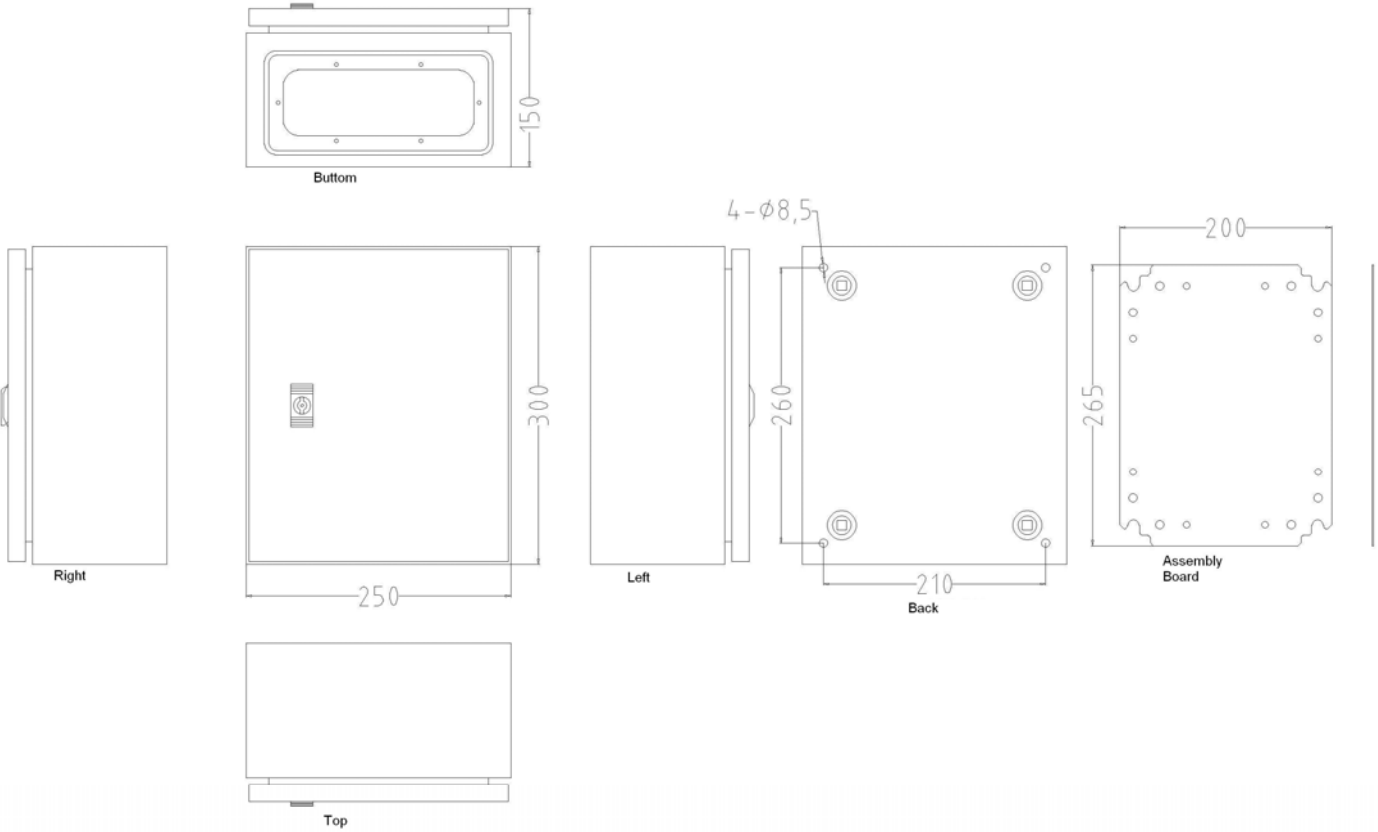

Mild Steel IP66 Wall Box, 300x250x150mm

unit: +/-0.5mm