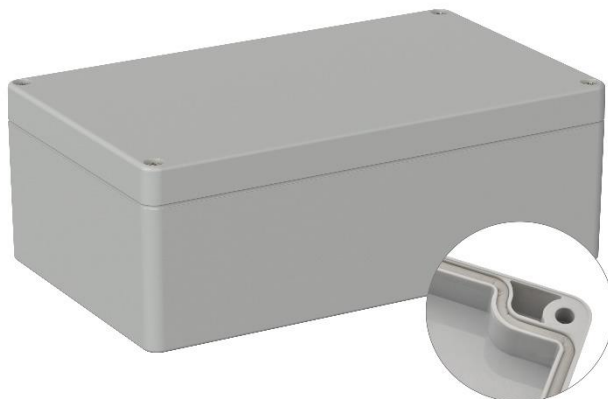

Datasheet

RS PRO ABS Enclosure, Light Grey, IP66

Stock No: **201-0180****Technical Specifications:**

Body Material	ABS
Length	200 mm
Width	120 mm
Height	75 mm
IP	IP66
Colour	Light Grey