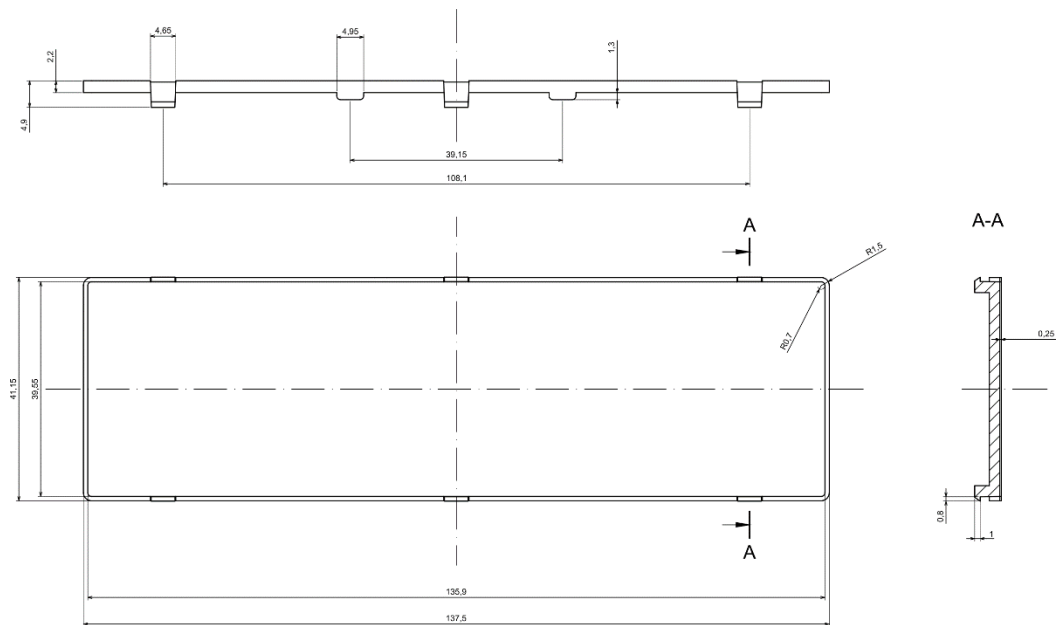

Product Description

Lightgray front panel made of (self-extinguishing) ABS V0 for ZD1008 enclosure.

General Specifications

Material	ABS
Colour	Lightgray
Applications	Accessories for DIN Rail Enclosures

Mechanical Specifications

Height	4.9 mm
Width	41.15 mm
Length	137.5 mm

Approvals

Standards Met	RoHS Compliant
----------------------	----------------

Similar Products

Stock No.	Brand	Product Name	Type
2383990	RS PRO	DIN Rail Enclosures Accessories	Transparent DIN Rail filter
2383986	RS PRO	DIN Rail Enclosures Accessories	Transparent Red DIN Rail filter

All dimensions are given within +/-0,5mm tolerance