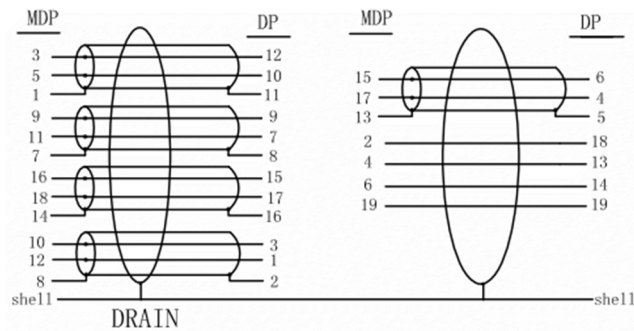

Datasheet

RS PRO 5mtr Mini DisplayPort Male to DisplayPort Cable - Black

Stock number: 186-3019

EN

The RSPRO 5 metre male to male mini DisplayPort to DisplayPort cable has a black PVC jack and an outer diameter of 4.8mm. The connectors have a gold flash covering to prevent corrosion.

The connector hoods are also made of black PVC and have a strain relief to prevent the jacket splitting around the boot.

DisplayPort, commonly known as DP is a digital high definition video connection which also can carries audio. Due to its bandwidth, DisplayPort cables are normally up to 5 metres long.

DisplayPort cables are very simple to use and are plug and play. Care must be taken when unplugging them to make sure that the latches have been released before pulling out the connector.