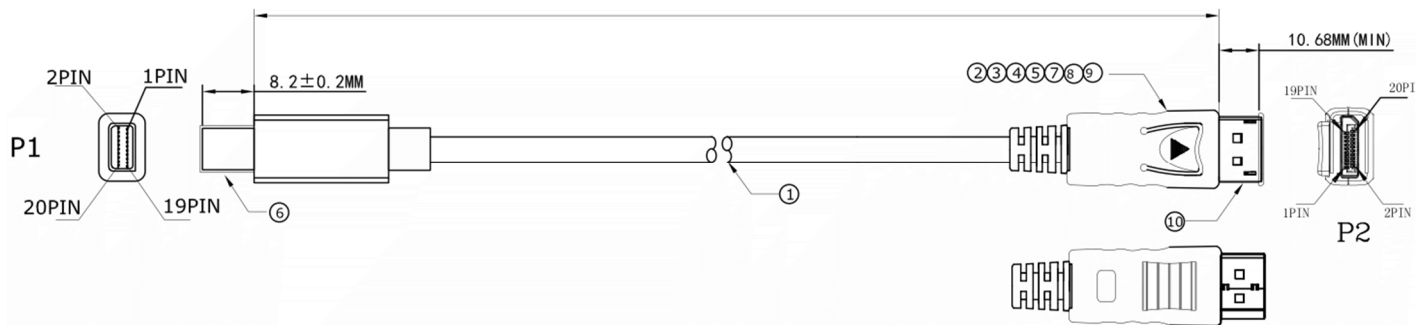

Datasheet

RS PRO 5mtr Mini DisplayPort Male to DisplayPort Cable - Black

Stock number: 186-3019

EN

The RSPRO 5 metre male to male mini DisplayPort to DisplayPort cable has a black PVC jack and an outer diameter of 4.8mm. The connectors have a gold flash covering to prevent corrosion.

The connector hoods are also made of black PVC and have a strain relief to prevent the jacket splitting around the boot.

DisplayPort, commonly known as DP is a digital high definition video connection which also can carries audio. Due to its bandwidth, DisplayPort cables are normally up to 5 metres long.

DisplayPort cables are very simple to use and are plug and play. Care must be taken when unplugging them to make sure that the latches have been released before pulling out the connector.

10	DisplayPort M Dust cover
9	DisplayPort M (DP01#) ABS Under the black shell with the words "DP" LOGO
8	DisplayPort M(DP01#) ABS On the black shell with the words "DP" LOGO
7	DisplayPort Port M With shrapnel gold plated PIN plug vinyl iron shell plating
6	mini Display Port M Dust cover
5	H, S, T Black : $\phi 1.5$
4	DisplayPort Port M 32AWG Black line double rows
3	Molding: 45P black PVC
2	LDPE
1	MINI DP M TO MINI DP M CABLE 32AWG OD:4.8 85%AL jacket : PVC color:black PLUG Gold L=2M Semi-finished products wiring