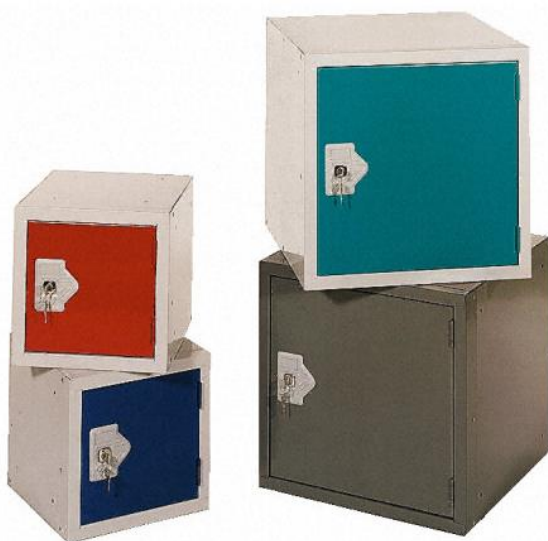

Datasheet

ENGLISH

Stock No: 239-4745

RS Pro 1 Door Grey Locker, 305 mm x 305 mm x 305mm

Image representative of range

Product Details

Modular Cube Lockers

Ideal for the storage of personal protective equipment

Pre-drilled holes allow lockers to be fastened side-by-side, or stacked. The doors are fitted with semi-concealed hinges, plastic card holder and a camlock for added security

One door

Specifications:

Number of Doors	1
External Height	305 mm
External Width	305 mm
External Depth	305mm
Colour	Grey