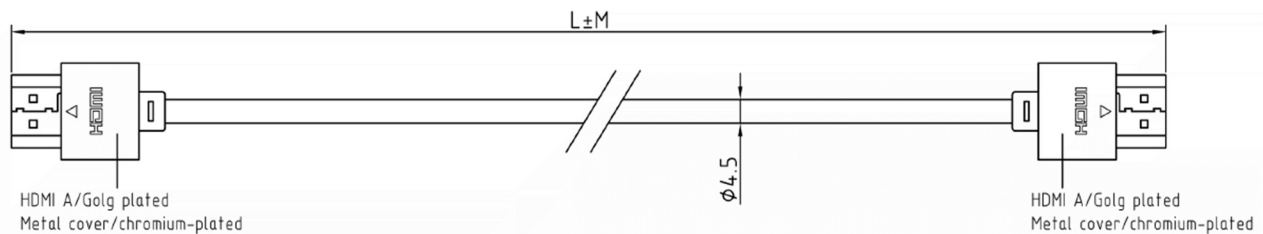

Datasheet

RS PRO 2 mtr HDMI Male to Male High Speed with Ethernet Slim Cable - White

Stock number: 182-8774

EN

The RSPRO 2 metre HDMI male to male slim cable which has a white PVC jack and an outer diameter of 4.5mm. The cable flex is made from 32awg which makes these cables extremely flexible while still delivering a quality image.

The connectors have a gold plated covering to prevent corrosion and the hoods are plated with Chromium which makes them very durable.

HDMI is possibly the most common display connection on the market which can be found on devices ranging from PC's, Bluray players, games consoles and more.

HDMI V1.4	Signal Assignment	HDMI V1.4
1		1
2		2
3		3
4		4
5		5
6		6
7		7
8		8
9		9
10		10
11		11
12		12
14		14
17		17
19		19
13	CEC	13
15	SCL	15
16	SDA	16
18	+5 Volts Power	18
shell		shell

1. HDMI CABLE V1.4 WIRE GAUGE:
32AWG[1P×(0.2mm BC+FPE)+D+AL]×5P
+(0.2mm BC+HDPE)×4C+AL+D+WHITE PVC4.5MM
2. HOOD: METAL HOUSING TYPE, CHROMIUM PLATED
HDMI A TYPE, GOLD PLATED
3. CABLE ELECTRICAL TEST:
100% OPEN SHORT & MISS WIRE TEST.