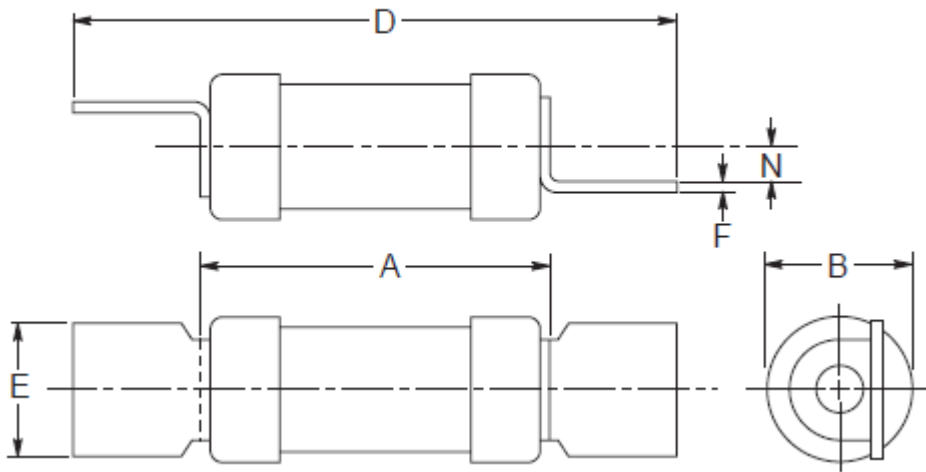

Datasheet

Industrial HRC Fuse

RS Stock number 521-2911

Dimensional Data:

Dimensions - mm

S/N	Amp Rating	Pre-arcing	Total @ 415V	Total @ 550V	Nom Watts Loss	Rated Voltage (AC)	A	B	D	E	F	N
5212911	10	120	400	490	2.1	550	34.6	13.8	58.5	12.7	.8	3.5
5212927	16	120	470	730	1.8	550	34.6	13.8	58.5	12.7	.8	3.5
5212949	25	560	2300	3550	2	550	34.6	13.8	58.5	1.7	.8	3.5

Time-Current Characteristic Curve (Full Size Curves Available)