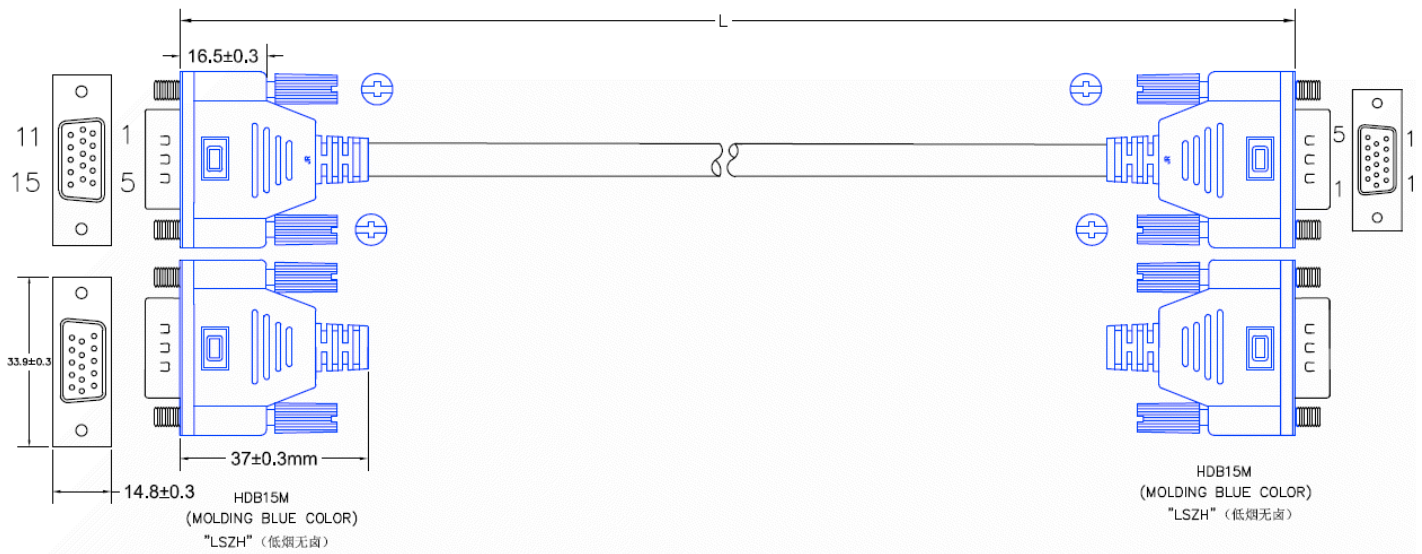

Datasheet

RS PRO 2mtr VGA/SVGA Low Profile HD15 Male to Male Low Smoke Zero Halogen Cable – Blue

Stock number: 236-9094

EN

Our RS PRO 2 metre monitor cable comes with two low profile high density 15 pin male connectors which is commonly known as a VGA or SVGA connector. It has all pins connected and the jacket and the connector hoods are made of blue, low smoke zero halogen PVC.

The SVGA connector is one of the most common video connectors found on computers. SVGA is an analogue signal which is slowly being replaced by digital cables such as HDMI and DisplayPort.

Manufactured on UL cable UL Style Number 20276 cable

(P1)HDB15M	1	2	3	6+7+8	4	5	9	10	11	12	13	14	15	64
(P2)HDB15M	1	2	3	6+7+8	4	5	9	10	11	12	13	14	15	64
	RC	GC	BC	RG	GG	BG								

RoHS / REACH / CE

rspro.com