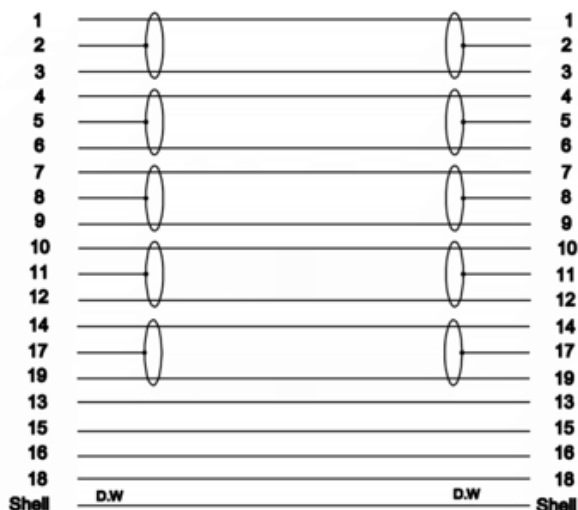

Product Description

The RSPRO 3 metre male to male HDMI HS+E cable has a black PVC jack and an outer diameter of 6mm. The connectors have a gold flash covering to prevent corrosion and come with dust caps to protect the connectors while not in use. The connector hoods are also made of black PVC with a small foot print of 19.44mm wide and 11mm high. Ideal for connecting your HDMI equipment to HDMI displays

General Specifications

Cable Type	HDMI to HDMI
HDMI Version	HDMI 2.0
Connector A	Male HDMI
Connector A Gender	Male
Connector A Type	HDMI
Connector B	Male HDMI
Connector B Gender	Male
Connector B Type	HDMI
Maximum Resolution	4K @ 60Hz
Maximum Transmission Rate	18Gbps
Outer Sheath Material	PVC
Sheath Colour	Black
Hood	Moulded PVC

Approvals

Declarations	CE UKCA REACH ROHS
Standards Met	CE UKCA REACH ROHS

Similar Products

Stock No.	Length	Spec	Pack Size	Colour
266-8449	3m	HDMI M-M V2.0	5	Black
182-8472	3m	HDMI M-M V2.0	1	Black
121-2779	3m	HDMI M-M V2.0 - LSZH	1	Black
182-8475	5m	HDMI M-M V2.0	1	Black