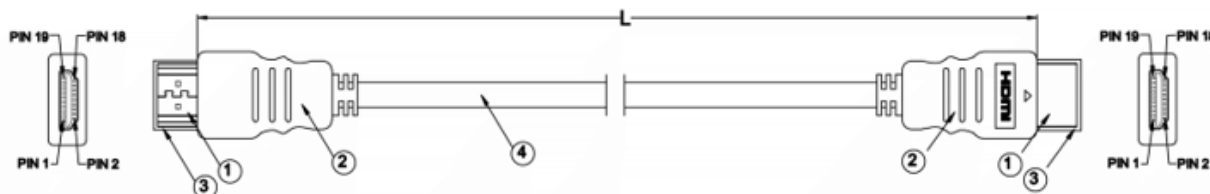

Product Description

The RSPRO 3 metre male to male HDMI HS+E cable has a black PVC jack and an outer diameter of 6mm. The connectors have a gold flash covering to prevent corrosion and come with dust caps to protect the connectors while not in use. The connector hoods are also made of black PVC with a small foot print of 19.44mm wide and 11mm high. Ideal for connecting your HDMI equipment to HDMI displays

General Specifications

Cable Type	HDMI to HDMI
HDMI Version	HDMI 2.0
Connector A	Male HDMI
Connector A Gender	Male
Connector A Type	HDMI
Connector B	Male HDMI
Connector B Gender	Male
Connector B Type	HDMI
Maximum Resolution	4K @ 60Hz
Maximum Transmission Rate	18Gbps
Outer Sheath Material	PVC
Sheath Colour	Black
Hood	Moulded PVC

Approvals

Declarations	CE UKCA REACH ROHS
Standards Met	CE UKCA REACH ROHS

Similar Products

Stock No.	Length	Spec	Pack Size	Colour
266-8449	3m	HDMI M-M V2.0	5	Black
182-8472	3m	HDMI M-M V2.0	1	Black
121-2779	3m	HDMI M-M V2.0 - LSZH	1	Black
182-8475	5m	HDMI M-M V2.0	1	Black

4	CABLE SPEC:(0.254mmCCS*1Pair+0.254mmCCS D.W.+AL+MY)*5+0.254mmCCS*4C+0.254mmCCS D.W.+AL+16*8*0.12mmAL-Mg Braiding)*1C O.D:6.0mm BLACK PVC JACKET
3	Plastic Cap
2	PVC - BLACK
1	HDMI Plug - Gold Plated