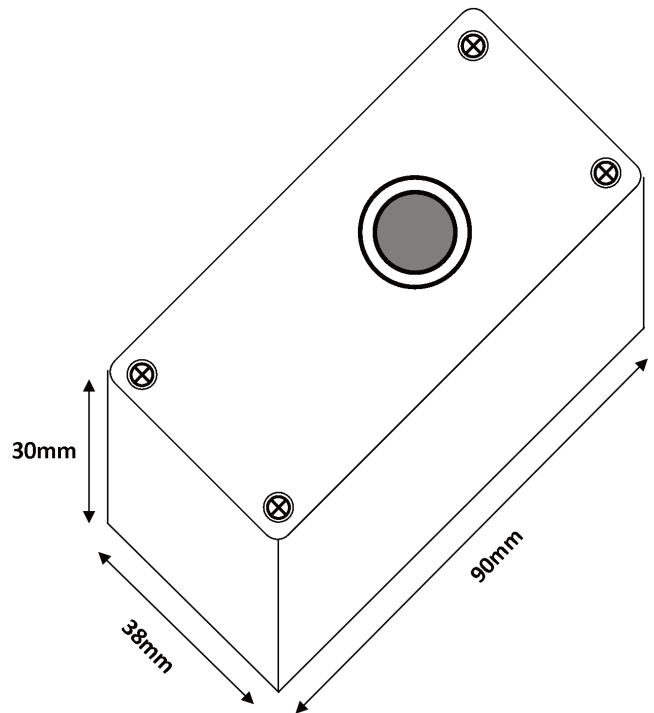

ENGLISH

Datasheet

Stock No: 9184744

RS Pro Grade 3 Final exit switch

Specifications

- Stainless steel tamperproof hex screws
- Robust powder coated Aluminium housing
- Integral buzzer
- Tamper switch protection
- Grade 3
- Selectable resistors
- BS EN50131-2-6 Approved
- Positive action button
- Thick metal front plate
- Anti vandal push button
- Environmental class 2