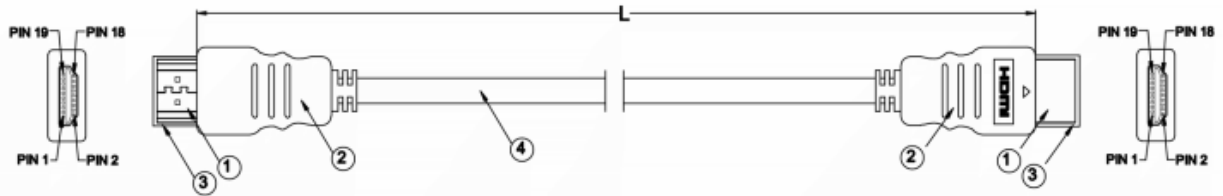

4	CABLE SPEC:(0.254mmCCS*1Pair+0.254mmCCS D.W.+AL+MY)*5+0.254mmCCS*4C+0.254mmCCS D.W.+AL+16*6*0.12mmAL-Mg Braiding)*1C O.D:8.0mm BLACK PVC JACKET
3	Plastic Cap
2	PVC - BLACK
1	HDMI Plug - Gold Plated