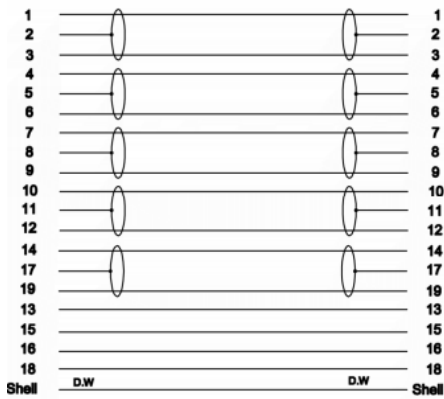

4	CABLE SPEC:(0.254mmCCS*1Pair+0.254mmCCS D.W.+AL+MY)*5+0.254mmCCS*4C+0.254mmCCS D.W.+AL+16*6*0.12mmAL-Mg Braiding)*1C O.D:8.0mm BLACK PVC JACKET
3	Plastic Cap
2	PVC - BLACK
1	HDMI Plug - Gold Plated