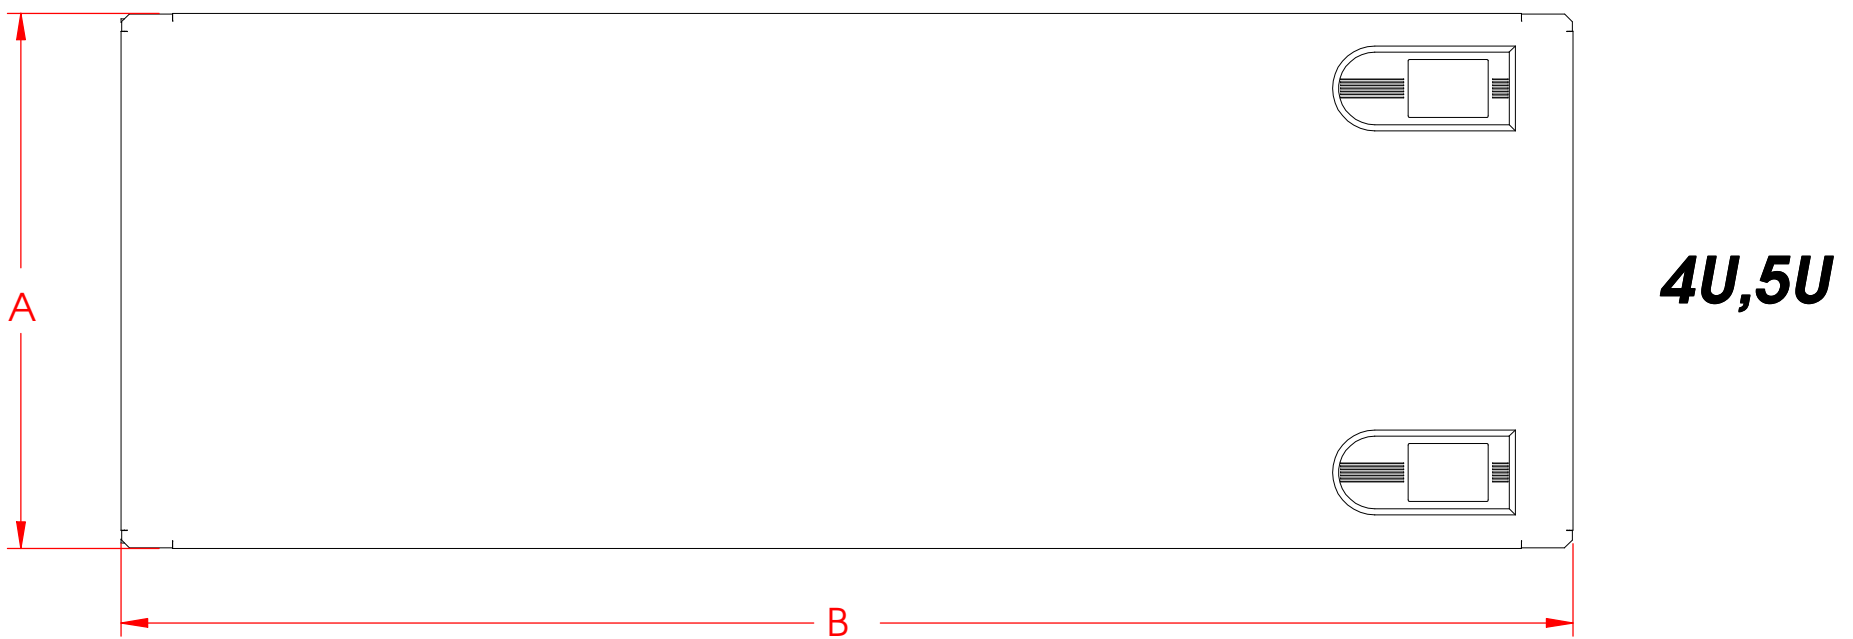

**AVAILABLE DIMENSIONS : TOOLLESS 19 IN. BLANK PANEL
1U,2U,3U,4U,5U**

ARTICLE #	MODEL	FRONT PANEL A+B	SLIDE LATCH
7450718	TOLLESS 19 IN. BLANK PANEL 1U	43.70 X 480	1
7450727	TOLLESS 19 IN. BLANK PANEL 2U	88.10 X 480	1
7450720	TOLLESS 19 IN. BLANK PANEL 3U	132.60 X 480	1
7450724	TOLLESS 19 IN. BLANK PANEL 4U	177.00 X 480	2
7450733	TOLLESS 19 IN. BLANK PANEL 5U	221.50 X 480	2