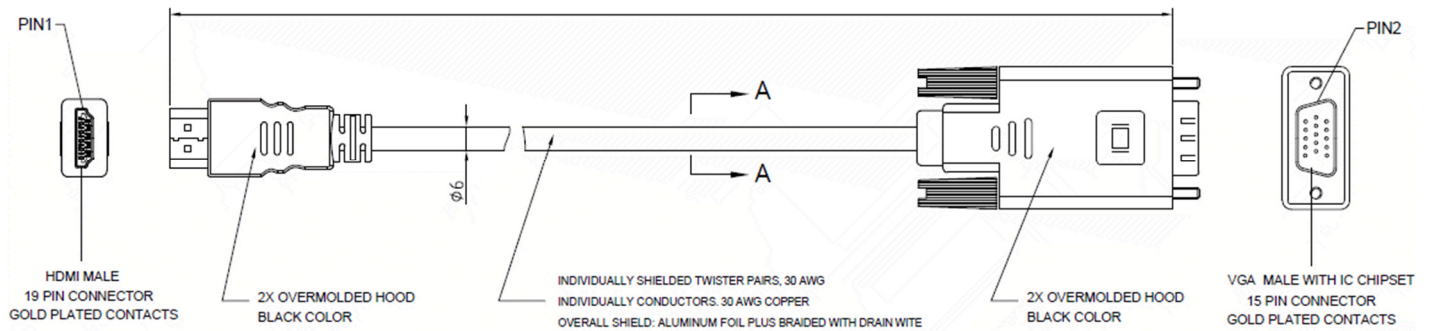

Datasheet

RS PRO Active 1m HDMI Male to VGA Male Cable, Black

Stock number: 192-4515

EN

The RSPRO 1 metre HDMI to VGA cable is an active convertor which uses a chipset to convert the digital HDMI signal on your Laptop/Desktop etc to an analogue SVGA signal on your display.

The SVGA shell is made of black ABS and the cable and HDMI hood is made from black PVC. The HDMI connector has gold plated connections, while the SVGA connector has nickel connections.

Item Name		Description	QTY
CONDUCTOR A	Material	0.23mm BCX1P	5pcs
CONDUCTOR B	Material	0.23mm BC	3pcs
INSULATOR	Material	FPE/HDPE	
SHIELD	Material	AL/FOIL	
DRAIN WIRE	Material	0.25MM CCS	
OUTER JACKET	OD	6mm	
	Color	BLACK	

1. CABLE ASSEMBLY SHALL BE TESTED FOR CONTINUITY
2. HDMI CABLE 30AWG COPPER, OUTER JACKET OD=6MM
3. HOOD:MOLDING TYPE,BLACK IN COLOR
4. AL FOIL MUST BE WRAP 360° AROUND THE INNER INSULATOR.
- 5.CABLE ELECTRICAL TEST:
 - <1>. 100% OPEN SHORT & MISS WIRE TEST.