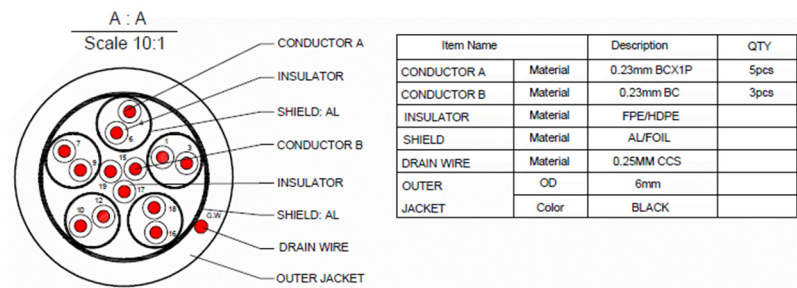

Datasheet

RS PRO Active 1m HDMI Male to VGA Male Cable, Black

Stock number: 192-4515

EN

The RSPRO 1 metre HDMI to VGA cable is an active convertor which uses a chipset to convert the digital HDMI signal on your Laptop/Desktop etc to an analogue SVGA signal on your display.

The SVGA shell is made of black ABS and the cable and HDMI hood is made from black PVC. The HDMI connector has gold plated connections, while the SVGA connector has nickel connections.

Item Name		Description	QTY
CONDUCTOR A	Material	0.23mm BCX1P	5pcs
CONDUCTOR B	Material	0.23mm BC	3pcs
INSULATOR	Material	FPE/HDPE	
SHIELD	Material	AL/FOIL	
DRAIN WIRE	Material	0.25MM CCS	
OUTER JACKET	OD	6mm	
	Color	BLACK	