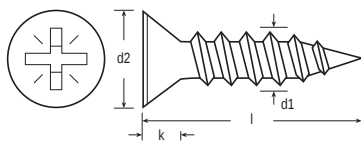

ENGLISH

Datasheet

Recessed Csk, Single Thread Chipboard Screw, A2 Stainless Steel

RS Stock No **7976229**
Size **4.0 x 25mm**

d1		3.5	4	5	6
d2	max.	7	8	10	12
k	max.	2.1	2.5	3	3.6
Recess	no.	2	2	2	3

Please view our full range listing below

RS Stock No	Size (mm)	RS Stock No	Size (mm)
1443507	3.5 x 20	7976232	5.0 x 50
1443508	3.5 x 25	7976241	5.0 x 60
1443509	3.5 x 30	7976244	5.0 x 70
7976229	4.0 x 25	1443512	5.0 x 80
7976222	4.0 x 30	1443513	5.0 x 100
7976226	4.0 x 40	1443514	6.0 x 60
7976235	4.0 x 50	7976248	6.0 x 70
1443510	4.0 x 60	1443515	6.0 x 80
1443511	5.0 x 30	1443516	6.0 x 100
7976238	5.0 x 40		