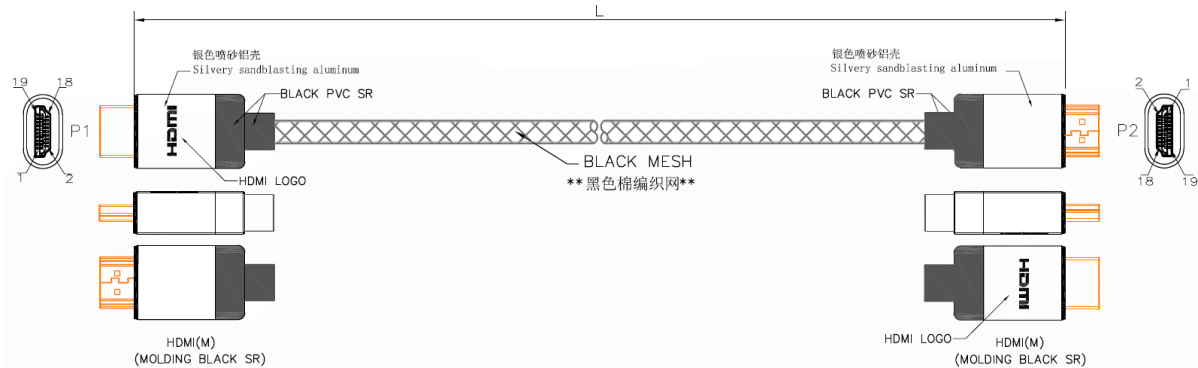

Datasheet

RS PRO 2mtr HDMI M-M 8K High Speed with Ethernet Cable – Black with Silver Connectors

Stock number: 195-4894

EN

The RSPRO 2 metre male to male 8K HDMI cable which has a black PVC jack with mesh and an outer diameter of 7.3mm. The connectors have a gold flash covering to prevent corrosion.

The connector hoods are also made of Aluminium and sandblasted silver and has a strain relief to prevent the jacket splitting around the boot.

HDMI is possibly the most common display connection on the market which can be found on devices ranging from PC's, Bluray players, games consoles and more.

HDMI(M)	1	3	2	4	6	5	7	9	8	10	12	11	14	19	17	13	15	16	18	64
HDMI(M)	1 3 PAIR		2 G	4 6 PAIR		5 G	7 9 PAIR		8 G	10 12 PAIR		11 G	14 19 PAIR		17 G	13 15 16 18 4C				64 SHELL

- CABLE: 28AWG(1/0.32BC),UL20276,AL+B+D-FOIL,[(#28*1P+D+FAM)*5PCS+#28*4C], BLACK COLOR,OD=7.3±0.2mm,PVC JACKET.
- LENGTH: L.
- CONNECTORS: HDMI(M)*2PCS(BLACK INSULATOR)(SHELL GOLD PLATED).
- MOLD: MOLDING TYPE.
- CONTACTS:
- Test machine test condition.
 - A.100% OPEN,SHORT&INTERMITANCE TEST.
 - B.CONDUCTOR RESISTANCE: 2ohms MAX:
 - C.INSULATION RESISTANCE: 10MΩ Min/,10ms:
- ALL MUST BE MEET ON ROHS COMPLIANT.