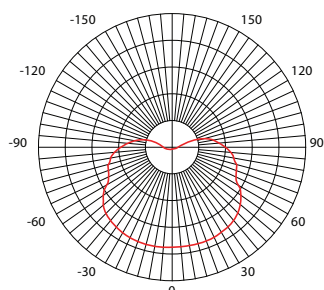

TECHNICAL SPECIFICATIONS IP 68

Ideal Replacement: 1 X 18W

BH Code	Type	Voltage	Power	CCT	Ambient Temp (Ta)	System Lumen
IGLATA4110	ATA-411	220V - 240V AC	1x12.5W	5000K	-20°C ~ +40°C	970lm

Also available in other CCT.