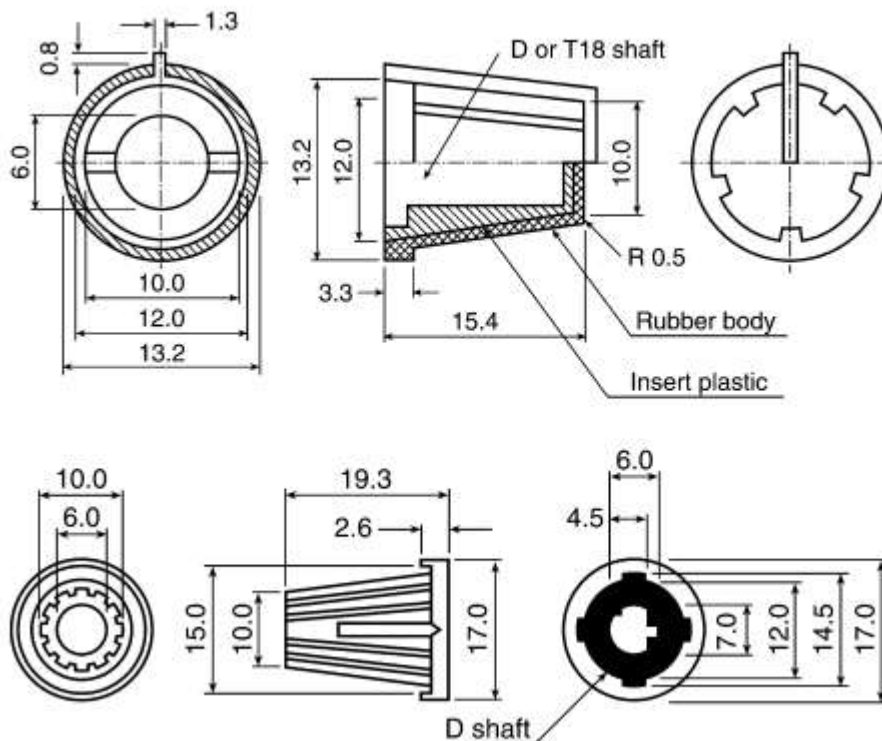

Datasheet

RS Black 17mm Potentiometer Knob with a Red Indicator, 6.4mm Shaft

RS Stock [467-6730](#)

Dimensions: mm

Specifications

Body Colour: Black

Indicator Colour: Red

Knob Diameter: 17mm

Knob Height: 19.5mm

Knob Type: Push On Knob

Shaft Size: 6.4mm