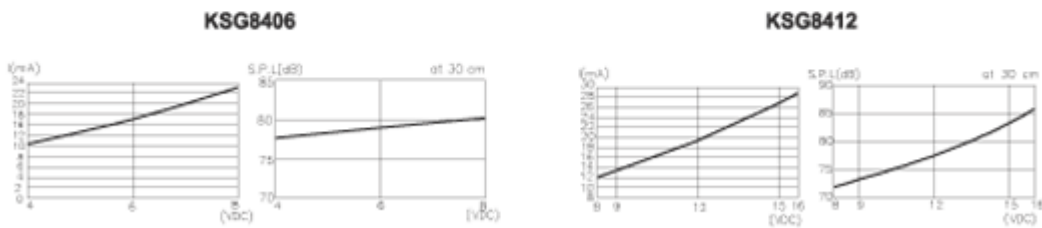

Shape

KSG8406
KSG8412

Model Number	KSG8406	KSG8412
Operating Voltage Range (VDC)	4 ~ 8	8 ~ 16
Current Consumption (mA)	Max. 25@6VDC	Max. 30@12VDC
Sound Pressure Level (dBA)	Min. 75dBA@30cm@6VDC	Min. 77dBA@30cm@12VDC
Tone	Continuous	
Operating Temperature (°C)	-20 ~ +60	
Storage Temperature (°C)	-30 ~ +70	
Weight (Gram)	8.5	
Material	ABS	

Dimension

Tol: ±0.5 Unit: mm

Characteristic

The specification is for reference only. Please confirm the detailed approval sheets before ordering with us.
Kingstate reserves the right to revise or withdraw specifications without advanced notice.