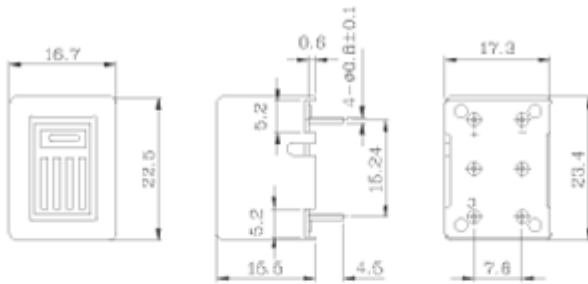

Shape

KSG8406
KSG8412

Model Number	KSG8406	KSG8412
Operating Voltage Range (VDC)	4 ~ 8	8 ~ 16
Current Consumption (mA)	Max. 25@6VDC	Max. 30@12VDC
Sound Pressure Level (dBA)	Min. 75dBA@30cm@6VDC	Min. 77dBA@30cm@12VDC
Tone	Continuous	
Operating Temperature (°C)	-20 ~ +60	
Storage Temperature (°C)	-30 ~ +70	
Weight (Gram)	8.5	
Material	ABS	

Dimension

Tol: ±0.5 Unit: mm

Characteristic

The specification is for reference only. Please confirm the detailed approval sheets before ordering with us.
Kingstate reserves the right to revise or withdraw specifications without advanced notice.