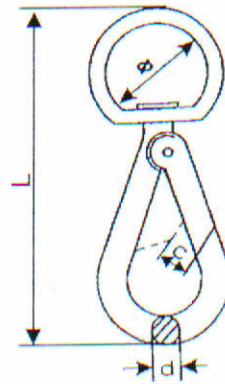

### Features and Benefits

- Sizes are link diameter x O/A length
- Swivel spring hooks
- Comes in zinc plated steel finish

### Specifications:

Finish	Bright Zinc Plated
Link Diameter	7.9 mm
Link Length	102 mm
Material	Steel
Type	Chain Link

# Spring Hooks

R.S. Reference Number	O-J	Dimensions mm			Finish
		L	C	φ	
470-743	SPC055Z	56	5.5	7.5	Bright Zinc Plated
470-777	SPC060Z	64	6.5	9	Bright Zinc Plated
470-771	SPC080Z	83	10.5	12.5	Bright Zinc Plated
470-733	SPC090Z	101	11	14	Bright Zinc Plated

# Swivel Spring Hooks

R.S. Reference Number	O-J	Dimensions mm				Finish
		L	d	c	φ	
470-755	SPS055Z	66	5.5	6	15.5	Bright Zinc Plated
470-765	SPS060Z	75	5.8	7	15.5	Bright Zinc Plated
N/A	SPS080Z	88	6.7	7	20	Bright Zinc Plated
470-761	SPS090Z	102	7.9	9	22	Bright Zinc Plated
470-749	SPS100Z	108	8.8	11	24	Bright Zinc Plated
470-759	SPS115Z	115	9.4	11	24	Bright Zinc Plated