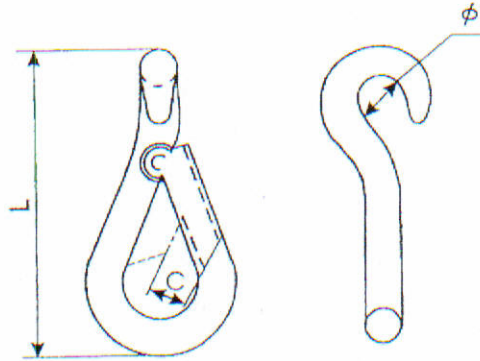

### Product Details

RS Pro chain link is made of steel with galvanised finish.

### Features and Benefits

- Sizes are link diameter x O/A length
- Swivel spring hooks
- Comes in zinc plated steel finish

### Specifications:

Finish	Bright Zinc Plated
Link Diameter	7.9 mm
Link Length	102 mm
Material	Steel
Type	Chain Link

# Spring Hooks

R.S. Reference Number	O-J	Dimensions mm			Finish
		L	C	φ	
470-743	SPC055Z	56	5.5	7.5	Bright Zinc Plated
470-777	SPC060Z	64	6.5	9	Bright Zinc Plated
470-771	SPC080Z	83	10.5	12.5	Bright Zinc Plated
470-733	SPC090Z	101	11	14	Bright Zinc Plated