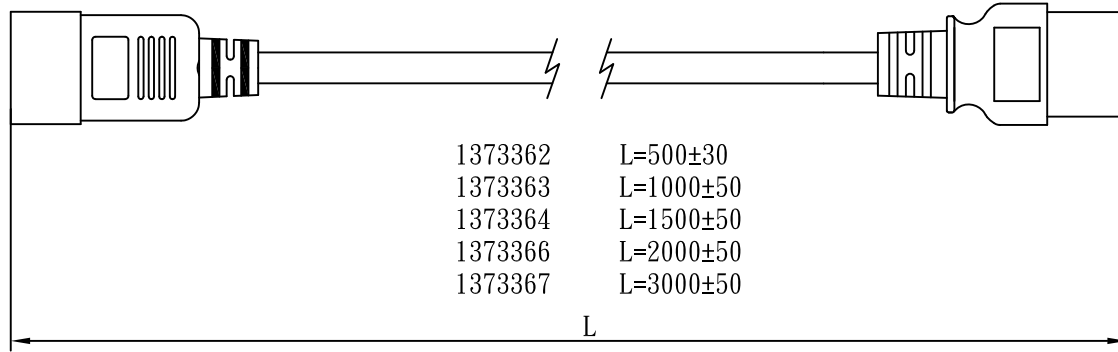

MARKING:

MARKING:

WIRING COLOR:

- E: Yellow/Green
- N: Blue
- L: Brown

LENGED ON CORD: (E06-14)

△VDE KEMA-KEUR △VDE △ CEBC 809 NF-USE 1346 IEMMEQU H05VV-F 3G 1.5mm² 300/500V -LF-

No	BOM ITEM	Q' TY	P/N
1	97606-1 TERMINAL	2 pcs	BBN97606
2	97607-1 TERMINAL	1 pcs	BBN97607
3	IS-018 INNER BODY(GREY)	1 pcs	
4	PVC 45P (SA87, IS-018)	30 g	RPP0451H
5	98739PS-0 BLADE	3 pcs	BBP98739
6	IS-16 INNER BODY(GREY)	1 set	
7	PVC 45P (SA87, IS-16B)	30 g	RPP0451H
8	PE TIE (WHITE, 8 inch)	1 pcs	KBW10008
9	PE BAG(120*290)	1 pcs	KPR11000
10	LABEL(45*25)	1 pcs	

NOTE: 1. CORD 128
2. CONTENT 137336X

CABLE	H05VV-F 3G 1.5 DENT PRINT CT-1H(GREY)				
PLUG	IS-018 + IS-16B	LENGTH	L	UNIT	mm
CLIENT	NAME	First connectivity	N/W	UNIT	kg
	P/N	137336X	SG DWG	SR-172524-12	VER. A