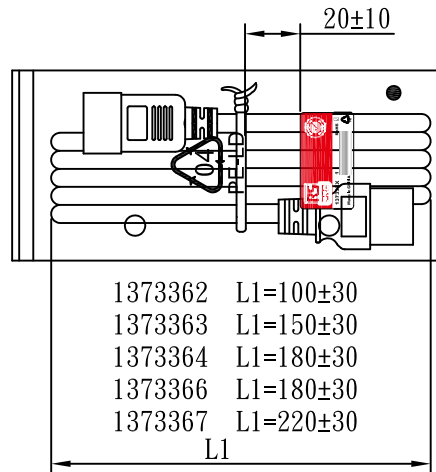

MARKING:

MARKING:

WIRING COLOR:

- E: Yellow/Green
- N: Blue
- L: Brown

LENGED ON CORD: (E06-14)

△VDE KEMA-KEUR △VDE △ CEBC 809 NF-USE 1346 IEMMEQU H05VV-F 3G 1.5mm² 300/500V -LF-

No	BOM ITEM	Q' TY	P/N
1	97606-1 TERMINAL	2 pcs	BBN97606
2	97607-1 TERMINAL	1 pcs	BBN97607
3	IS-018 INNER BODY(GREY)	1 pcs	
4	PVC 45P (SA87, IS-018)	30 g	RPP0451H
5	98739PS-0 BLADE	3 pcs	BBP98739
6	IS-16 INNER BODY(GREY)	1 set	
7	PVC 45P (SA87, IS-16B)	30 g	RPP0451H
8	PE TIE (WHITE, 8 inch)	1 pcs	KBW10008
9	PE BAG(120*290)	1 pcs	KPR11000
10	LABEL(45*25)	1 pcs	

NOTE: 1. CORD 128
2. CONTENT 137336X

CABLE	H05VV-F 3G 1.5 DENT PRINT CT-1H(GREY)				
PLUG	IS-018 + IS-16B	LENGTH	L	UNIT	mm
CLIENT	NAME	First connectivity	N/W	UNIT	kg
	P/N	137336X	SG DWG	SR-172524-12	VER. A