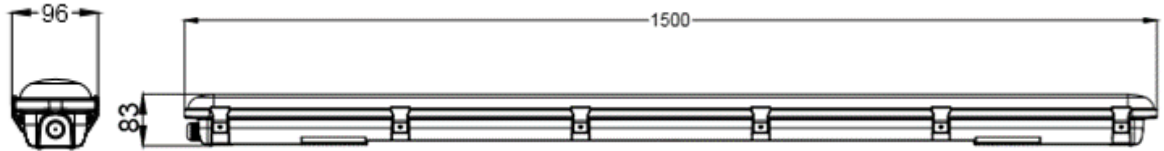

# RS PRO LED Weatherproof – 5ft Emergency

Stock No: 2105500

<b>Model:</b>	<b>5' 40W 600mm Polycarbonate Emergency Weatherproof IP65</b>
<b>Length</b>	<b>1500mm</b>
<b>Width</b>	<b>96mm</b>
<b>Height</b>	<b>83mm</b>
<b>Weight</b>	<b>14.76kg</b>

Model:	5' 40W 600mm Polycarbonate Emergency Weatherproof IP65
Operating Wattage	40W
Operating Voltage	100-240V 50-60Hz
Power Factor	≥0.9
Colour Temperature	6500K
Luminous Flux	4800Lm
Luminous Efficiency	120Lm/W
CRI	≥80
Lifespan	50,000 Hrs
IP rating	IP65
IK Rating	IK08