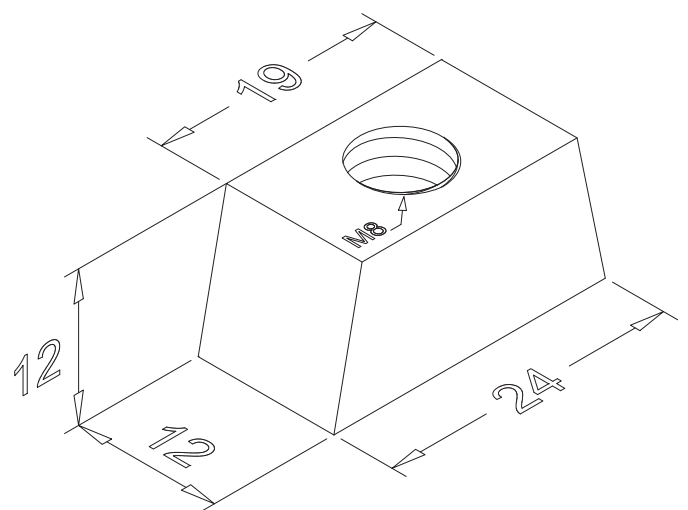

## Zinc

RS Stock No **1766928**

Size **M8**

Used with metal decking systems, fixed into the dovetail or channel of decking to provide a fixing for threaded rod, or bolts for mounting services.

**Please view our full range listing below**

RS Stock No	Size (mm)
1766911	M6
1766928	M8
1766948	M10
1766949	M12