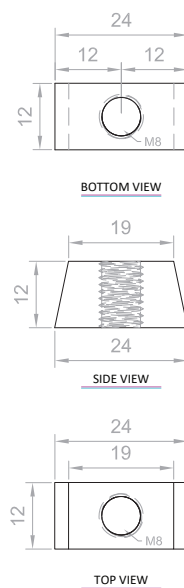

## Zinc

RS Stock No **1766928**

Size **M8**

Used with metal decking systems, fixed into the dovetail or channel of decking to provide a fixing for threaded rod, or bolts for mounting services.

**Please view our full range listing below**

RS Stock No	Size (mm)
1766911	M6
1766928	M8
1766948	M10
1766949	M12