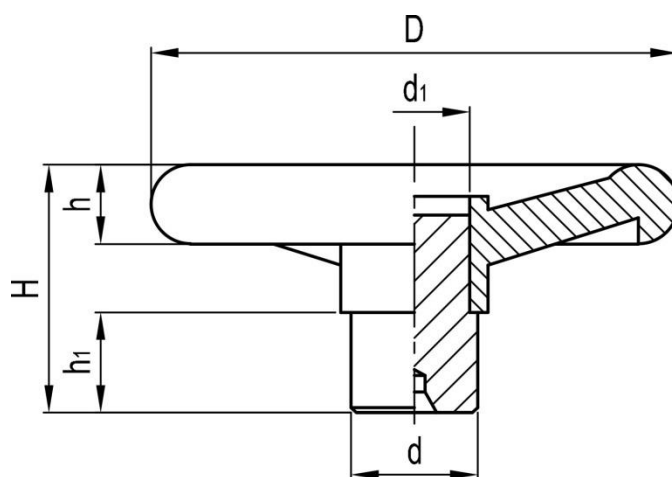

# Four spoke handwheel, through hub

RS Stock No: 1612025

## Specification

Handwheel material: Phenoplast, vegetal fibre reinforced

Zinc-plated steel visible hub with preformed punching for through-hole

ENGLISH

Stock no	D	d	d1	H	h	h1
1612018	100	24	21	47	15	17
1612019	120	25	21	49	16	15
1612021	140	28	23	54	20	17
1612022	160	32	27	56	22	21
1612023	200	40	32	72	25	25
1612024	250	50	42	82	29	29
1612025	300	52	42	95	35	30