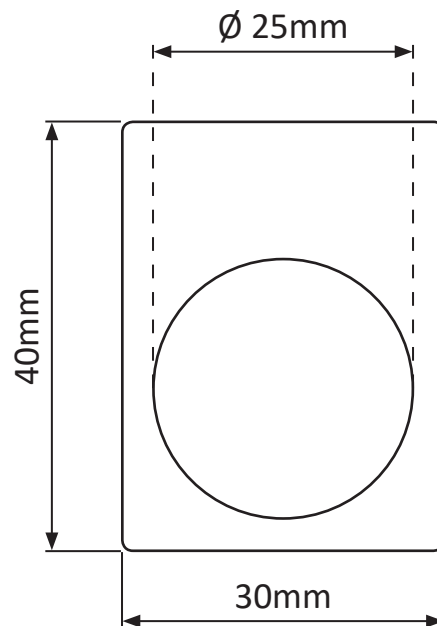

Datasheet

Stock No: 175-3967

Legend Plate with “UP” Marking

Specifications:

- Product Type: Legend Plate
- Product Category: Marking Accessory
- Compatible with: $\varnothing 22.5\text{mm}$ Control or Signalling Unit
- Dimensions: 30mm x 40mm
- Marking: “UP”
- Language: English