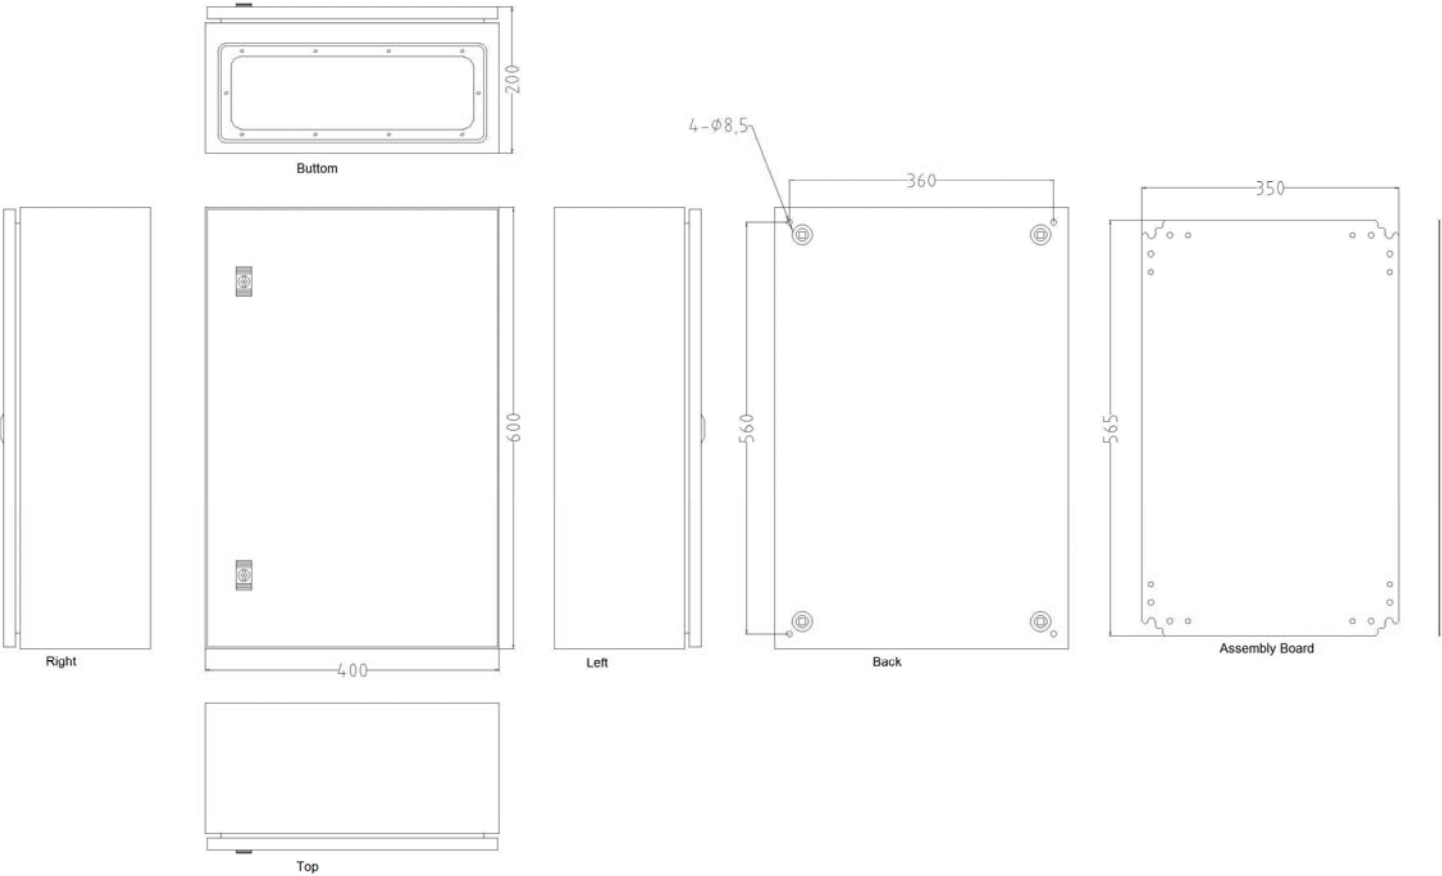

Mild Steel IP66 Wall Box, 600x400x200mm

unit: +/-0.8mm