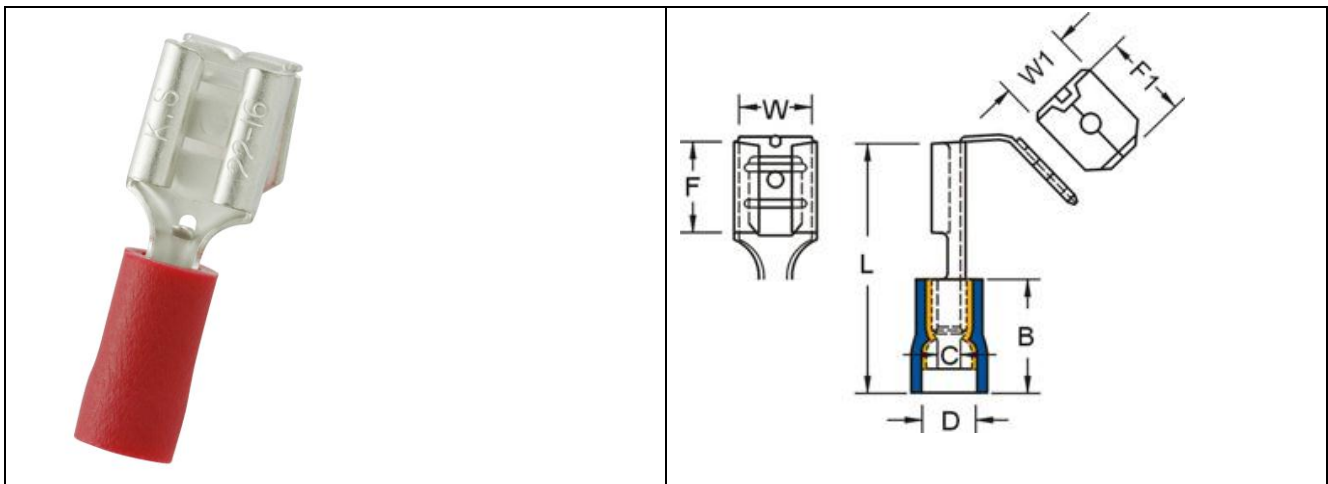

EN

Datasheet

RS PRO VINYL-INSULATED DOUBLE CRIMP PIGGY BACK DISCONNECTORS

Stock number: 178-8399

MAXIMUM ELECTRIC CURRENT:

A.W.G.	22	20	18	16
AMP.	3	4	7	10

MAXIMUM ELECTRICAL RATING: 105° C 600 VOLTS MAX.

INSULATION MATERIAL: VINYL

TERMINAL MATERIAL: BRASS

INSULATION COLOR: RED

DOUBLE CRIMP: WITH COPPER SLEEVE ON BARREL

TERMINAL BARREL I.D.: C=1.7MM

WIRE RANGE A.W.G. mm ²	ITEM NO.	NEMA TAB	DIMENSION inch(mm)							
			W	W1	F	F1	L	B	D	T
22-16 A.W.G. 0.5-1.5 mm ²	178-8399	.032X.250 (0.8X6.35)	0.26 6.6	0.25 6.35	0.315 8	0.323 8.2	0.886 22.5	0.413 10.5	0.157 4.000	0.016 0.04