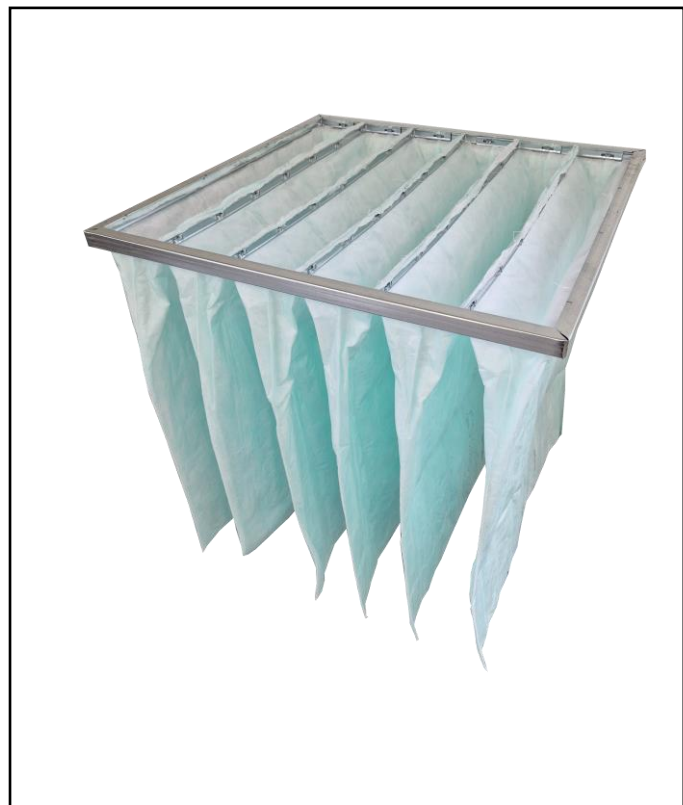

FEATURES

- 100% Polyester Filter Media
- Dual-Layer Media
- Conical Stitched Pockets for optimal airflow
- Rolled Safety Edge to Frame
- Hydrophobic Media
- Fire Retardant
- Low Price
- ePM10 Filter

RS PRO Ecoflow M6 Filter 20 X 24 X 15

RS Stock No.: 2551132

RS Professionally Approved Products bring to you professional quality parts across all product categories. Our product range has been tested by engineers and provides a comparable quality to the leading brands without paying a premium price.

Product Description

The Ecoflow, fire rated range of bag filters are used widely in government buildings, hospitals and other sensitive areas. This grade of filter is suitable for air condition to offices, theatres, computer rooms and spray booths.

General Specifications

Filter Size Actual HxWxD (mm)	490 x 592 x 360 mm
Header Depth	20 mm
Number of Pockets	6
Grade EN779:2012	M6
Filter Class ISO 16890	ePM10 > 70%
Rated Capacity	1075 m ³ /hr
Energy Rating	E
Initial Pressure Drop	55 Pa
Final Pressure Drop*	155 Pa
*Final Recommended Pressure Drop to EN13053:2019	
Maximum Operating Temperature 80C	