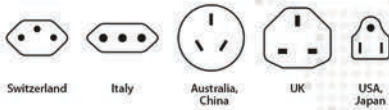

Datasheet

World to Europe

FOR ALL 2- & 3-POLE DEVICES

The Country Adapters from SKROSS are the ideal solution for travellers, who prefer a specific travel destination as well as for hotels and conference centres to provide their international guests the possibility of connecting their devices.

With the Country Adapter **World to Europe** devices from more than 150 countries are applicable in Europe (Schuko). It safely supports even power-hungry devices like laptop and hairdryer.

Compatibility

Input:

Output:

Specifications

- Designed in Switzerland
- Suitable for equipment with earthed & unearthed plugs (2- & 3-pole)
- Receptacles for: Switzerland, Italy, Australia/China, UK, USA/Japan
- Output plug: Europe (Schuko)
- Input voltage: 100V – 250V
- Max. load: 16A
- Power rating: e.g. 100W – 1600W / 250V – 4000W