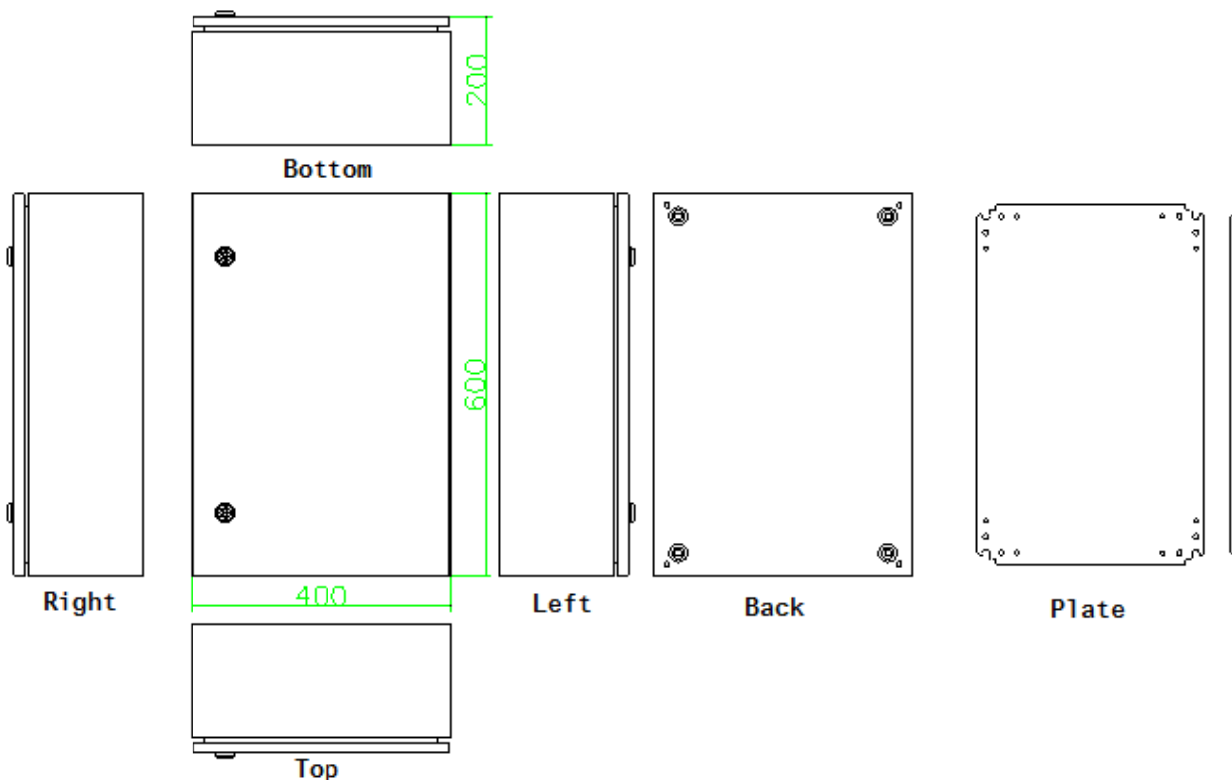

Product Datasheet

ENGLISH

S.S. Wall Box with Brackets/Chassis Plates

RS Stock No:842-8355

Drawings:

ENGLISH

Package Contain:

1 x Enclosure

1 x Chassis Plate

2 x Lock

1 x Fixing accessories

Product Specification:

Material: AISI304

Door Lock Type: Double Lock System

Door Type: Plain

Dimensions: 600 x400 x 200mm

External Height: 600 mm

External Width: 400 mm

Thickness: 1.2mm for enclosure & door

Chassis Plate: Zinc coated steel 1.5mm

Fixing Kit: Yes

Gland Plate: Yes

IP Rating: IP66

Against mechanical impacts: IK10