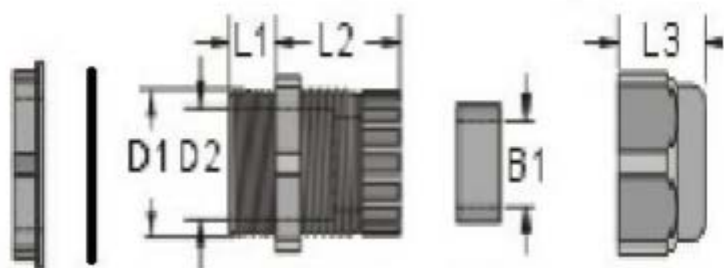

RS PART NUMBER	DESCRIPTION	D1	D2	B1	L1	L2	L3	Cable Range	COLOR	Packsize
8229739	round top Cable Gland M12 x 1.5 Grey IP68	12	8.3	6.9	7.9	19.6	13.6	3~6.5	GREY	10
8229748	round top Cable Gland M16 x 1.5 Grey IP68	16	10.9	10.5	15.5	23.4	16.9	5~10		
8229741	round top Cable Gland M20 x 1.5 Grey IP68	20	15	14	15	28.5	18.5	10~14		
8229757	round top Cable Gland M20S x 1.5 Grey IP68	20	15	14	10	28.5	18.5	10~14		
8229745	round top Cable Gland M25 x 1.5 Grey IP68	25	18.6	18.4	15.2	29.4	22.3	13~18		
8229751	round top Cable Gland M25S x 1.5 Grey IP68	25	18.6	18.4	10	29.4	22.3	13~18		
8229754	round top Cable Gland M32 x 1.5 Grey IP68	32	26	25	14.7	34.5	25.7	18~25		
8229767	round top Cable Gland M16 x 1.5 White IP68	16	10.9	10.5	15.5	23.4	16.9	5~10	WHITE	
8229776	round top Cable Gland M20 x 1.5 White IP68	20	15	14	15	28.5	18.5	10~14		
8229782	round top Cable Gland M20S x 1.5 White IP68	20	15	14	10	28.5	18.5	10~14		
8229779	round top Cable Gland M25 x 1.5 White IP68	25	18.6	18.4	15.2	29.4	22.3	13~18		
8229785	round top Cable Gland M25S x 1.5 White IP68	25	18.6	18.4	10	29.4	22.3	13~18		
8229773	round top Cable Gland M32 x 1.5 White IP68	32	26	25	14.7	34.5	25.7	18~25	BLACK	
8229760	round top Cable Gland M20S x 1.5 Black IP68	20	15	14	10	28.5	18.5	10~14		
8229763	round top Cable Gland M25S x 1.5 Black IP68	25	18.6	18.4	10	29.4	22.3	13~18	RED	
8229789	round top Cable Gland M20 x 1.5 Red IP68	20	15	14	15	28.5	18.5	10~14		
8229798	round top Cable Gland M25 x 1.5 Red IP68	25	18.6	18.4	15.2	29.4	22.3	13~18