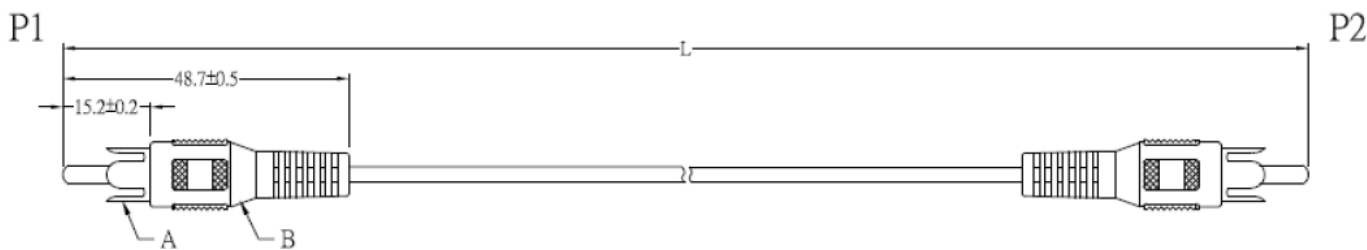

Datasheet

RAC Phono Cable Assembly, Male RCA to Male RCA

RS Stock number 742-4302

Drawing (mm):

L=1M/2M/3M/5M/10M
CABLE NO. CK06B (100.12*1C+28*0.12)*1C OD:3mm

TITLE: RCA PLUG TO RCA PLUG

WIRING:

Specifications

Connector A: Male RCA

Connector B: Male RCA

Length: 3m