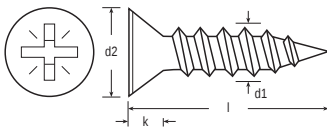

ENGLISH

Datasheet

Recessed Countersunk Stainless Steel A2-304 Woodscrew, to DIN 7997

RS Stock No **4833129**
Size **3.5 x 30mm**

d1	No. 4 3.0mm	No. 6 3.5mm	No. 8 4.0mm	No. 10 5.0mm	No. 12 5.5mm
d2	5.6	6.5	7.5	9.2	10.2
k	1.65	1.13	2.2	2.5	2.75
Recess No.	1	2	2	2	3

Please view our full range listing below

RS Stock No	Size (mm)	RS Stock No	Size (mm)
1443524	3.0 x 16	4833185	5.0 x 30
1443525	3.0 x 20	4833191	5.0 x 40
1443526	3.0 x 25	4833208	5.0 x 50
1443527	3.5 x 16	4833214	5.0 x 65
4833090	3.5 x 20	1443528	5.0 x 75
4833113	3.5 x 25	1443529	5.0 x 100
4833129	3.5 x 30		
4833135	4.0 x 20		
4833141	4.0 x 25		
4833157	4.0 x 30		
4833006	4.0 x 40		
4833163	4.0 x 50		
4833179	5.0 x 25		