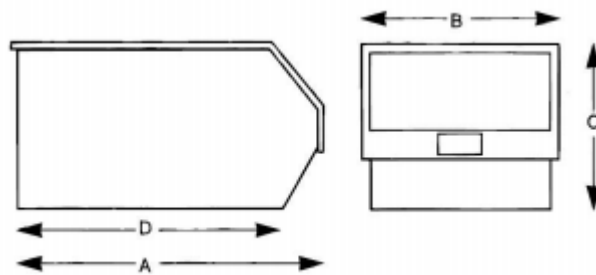

General Specifications

Material	PP
Colour	Black
Size	Size 7
Application	Home, Office ,Warehouse ,Laboratory, Hospital, Garage

Mechanical Specifications

Volume	31.4litres
Maximum Container Stack Height	6mm
Maximum Stack Load Capacity	42kg
Weight	28kg

External dimensions		
Dimension	520mm x 310mm x 200mm	
Depth	520mm	(Overall)
Width	310mm	(Overall)
Height	200mm	(Overall)
Base Length	450mm	(Overall)

Internal dimensions	
Dimension	470mm x 270mm x 188mm
Depth	470mm
Width	270mm
Height	188mm
Base Length	4335mm

Operation Environment Specifications

Operating Temperature Range	-15°C to +50°C
-----------------------------	----------------

	Size 1	Size 2	Size 3	Size 4	Size 5	Size 6	Size 7
O/A Length mm (A)	90	165	240	350	350	375	520
O/A Width mm (B)	100	100	150	205	205	420	310
O/A Height mm (C)	50	75	132	132	182	182	200
O/A Base Length mm (D)	64	143	200	300	300	310	450
Internal Length mm (A)	80	154	223	330	330	350	470
Internal Width mm (B)	88	88	128	179	177	378	270
Internal Height mm (C)	42	63	120	117	167	164	188
Internal Base Length mm (D)	65	131	188	287	287	295	435
Volume (Litres)	0.46	1.27	4.6	9.1	12.8	28.3	31.4
Maximum Container stack height	7	5	4	6	4	8	6
Maximum stack load capacity (kg) See details & image opposite	12	12	30	36	45	60	42