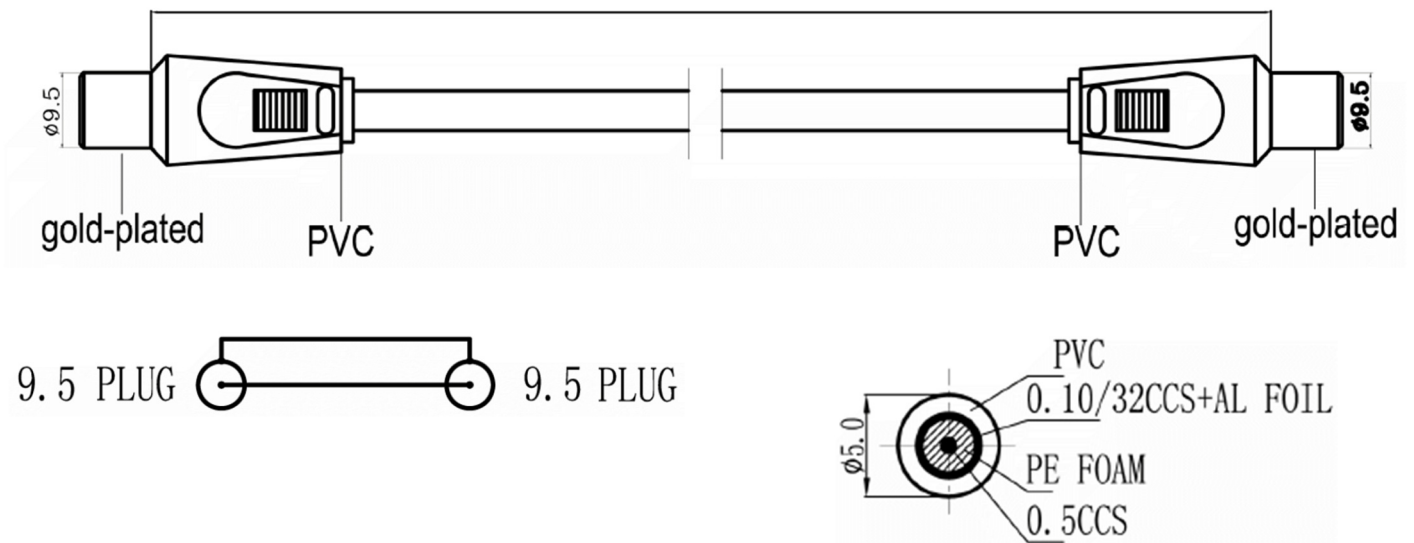

Datasheet

RS PRO 2m Coaxial Male to Male TV Cable, Black

Stock number: 192-4486

EN

The RS PRO 2 metre, 75-ohm coaxial TV cable has a black PVC jack and boots.

The inner core is a single, solid core and has a PE foam surrounding and is double shielded with a layer of aluminium foil and a CCS braid.

Coaxial TV cables are generally used to connect a TV aerial to a TV.

RoHS / REACH / CE