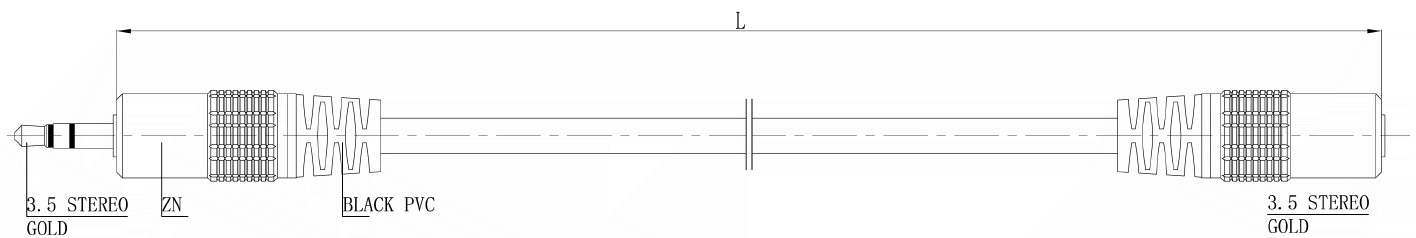

Datasheet

RS PRO 10m 3.5mm Male to Female Stereo Extension Cable, Black

Stock number: 2299930

EN

The RS PRO 10 metre, 3.5mm stereo jack extension cable has a black PVC jack and metal connectors. The inner cores are made from oxygen free copper.

The connectors are nickel and have a strain relief to help avoid the cable splitting around the edge of the boot.

The 3.5mm jack plug is a TRS connector (Tip, Ring & Sleeve) and is used on a variety of audio devices.