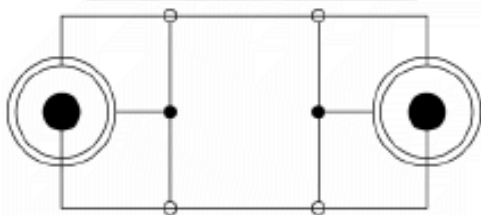

WIRING DIAGRAM

RoHS / REACH / CE

rspro.com