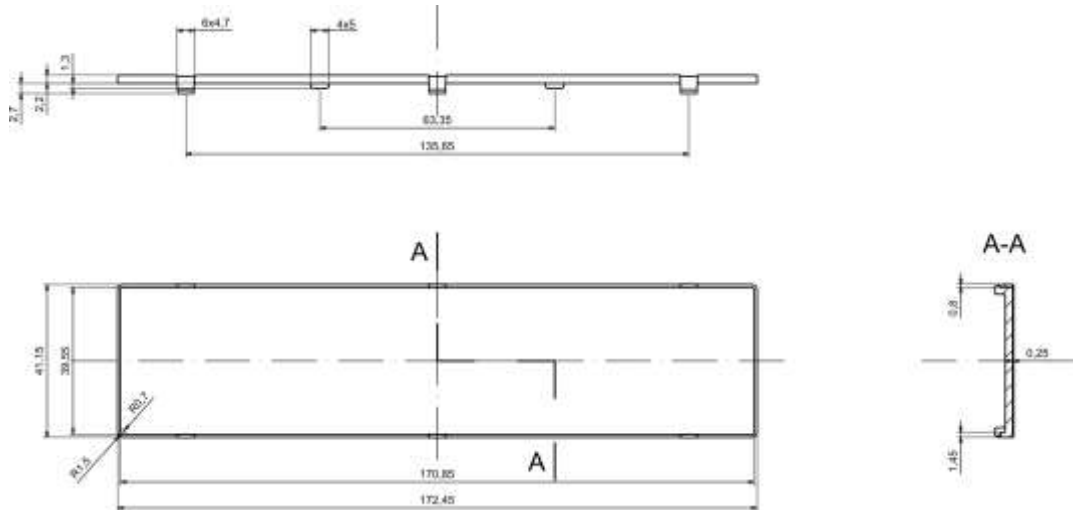

Datasheet

RS PRO Accessories for DIN rail

Stock number: 2069080

EN

Product Details

Transparent filter made of ABS for ZD1010 enclosure.

Features and Benefits

- Transparent ABS filter
- Easy customization

Category	Accessories
Type	Full
Material	ABS
Height	4.9 mm
Width	41.2 mm
Length	172.5 mm
Color	Transparent (p)
Standards Met	RoHS Compliant
Certificate number	

CE