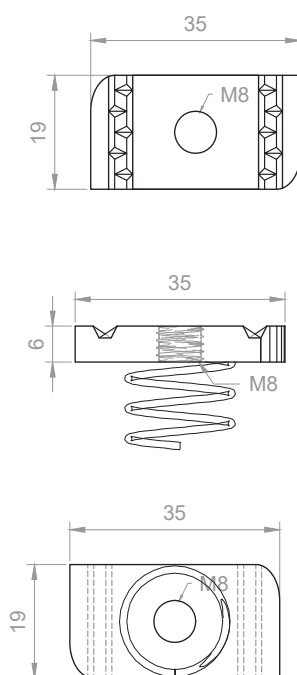

ENGLISH

Datasheet

Short Spring Channel Nuts Bright Zinc Plated

RS Stock No **1766938**

Size **M8**

Channel nuts are commonly used for fitting brackets to channel/Strut, and are the ideal fixing for drops of threaded rod.

Please view our full range listing below

RS Stock No Size (mm)

1766941	M6
1766938	M8
1766935	M10
1766932	M12