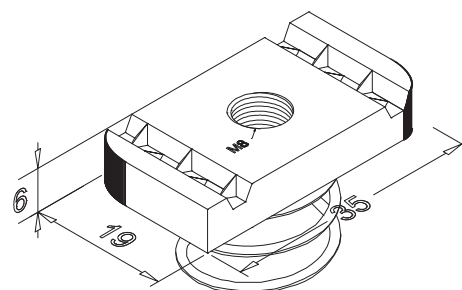

ENGLISH

Datasheet

Short Spring Channel Nuts Bright Zinc Plated

RS Stock No **1766938**

Size **M8**

Channel nuts are commonly used for fitting brackets to channel/Strut, and are the ideal fixing for drops of threaded rod.

Please view our full range listing below

RS Stock No Size (mm)

1766941	M6
1766938	M8
1766935	M10
1766932	M12