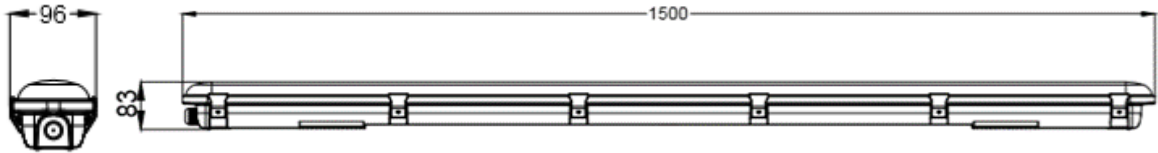

# RS PRO LED Twin Weatherproof – 5ft Emergency

Stock No: 2105502

Model:	5' 55W 600mm Polycarbonate Emergency Weatherproof Twin IP65
Length	1500mm
Width	96mm
Height	83mm
Weight	14.76kg

Model:	5' 55W 600mm Polycarbonate Emergency Weatherproof Twin IP65
Operating Wattage	55W
Operating Voltage	100-240V 50-60Hz
Power Factor	≥0.9
Colour Temperature	6500K
Luminous Flux	6600Lm
Luminous Efficiency	120Lm/W
CRI	≥80
Lifespan	50,000 Hrs
IP rating	IP65
IK Rating	IK08