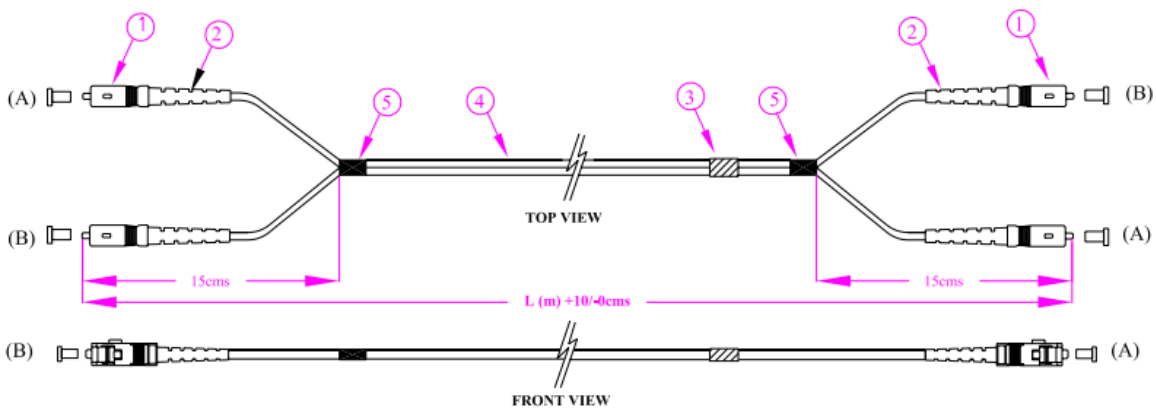

Datasheet

Fibre Optic Cable Assembly

RS Stock number 536-7027

Dimensions: (mm)

Connector: SC Clips shall be mounted to the connector to make it duplex.

Optical Performance (IEC 61300-3-4):

Multimode (@ 1300nm)

Max. IL - 0.30dB Typical: 0.20dB

Singlemode: (@1310nm and/or 1550nm)

Max. IL - 0.30dB Typical: 0.20dB Return Loss: >50dB

Id No.	Description	EA
1	SC Connector	4
2	SC Boots	4
3	Identification Label	1
4	2.8 Duplex Cable (Lm)	1
5	Black Tape	2

- RoHS compliant
- Coiling Diameter of the Patchcord shall be greater than 200mm.