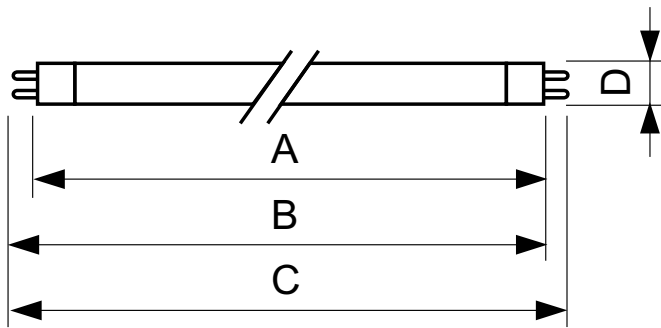

Warnings and Safety

• 20,000 hours lifetime (50% survival point, 3 hour cycle) with preheat ballast which is ENEC compliant. Lifetime performance may differ on non-ENEC compliant ballasts.

Product data

General information	
Cap-Base	G5 [G5]
Life to 50% Failures Preheat (Nom)	20000 h
LSF Preheat 2000 h Rated	98 %
LSF Preheat 4000 h Rated	97 %
LSF Preheat 6000 h Rated	95 %
LSF Preheat 8000 h Rated	93 %
LSF Preheat 16000 h Rated	70 %
LSF Preheat 20000 h Rated	50 %
Light technical	
Color Code	865 [CCT of 6500K]
Luminous Flux (Nom)	2700 lm
Luminous Flux (Rated) (Nom)	2600 lm
Color Designation	Cool Daylight
Luminous Efficacy (@ Max Lumen, Rated) (Nom)	97 lm/W
Correlated Color Temperature (Nom)	6500 K
Luminous Efficacy (rated) (Nom)	94 lm/W

TL5 Essential HE Super 80

Controls and dimming	
Dimmable	No
Mechanical and housing	
Bulb Shape	T5 [16 mm (T5)]
Approval and application	
Mercury (Hg) Content (Nom)	2.0 mg
Energy Consumption kWh/1000 h	31 kWh
Product data	
Full product code	871150057047555

Order product name	TL5 Essential 28W/865 1SL/40
EAN/UPC - Product	8711500570475
Order code	927926786558
Numerator - Quantity Per Pack	1
Numerator - Packs per outer box	40
Material Nr. (12NC)	927926786558
Copy Net Weight (Piece)	88.500 g

Dimensional drawing

Product	D (max)	A (max)	B (max)	B (min)	C (max)
TL5 Essential 28W/865 1SL/40	17.0 mm	1149.0 mm	1156.1 mm	1153.7 mm	1163.2 mm

TL5 Essential 28W/865 1SL/40

Photometric data

LDPO_TL5ESS8_ESS_865-Spectral power distribution Colour