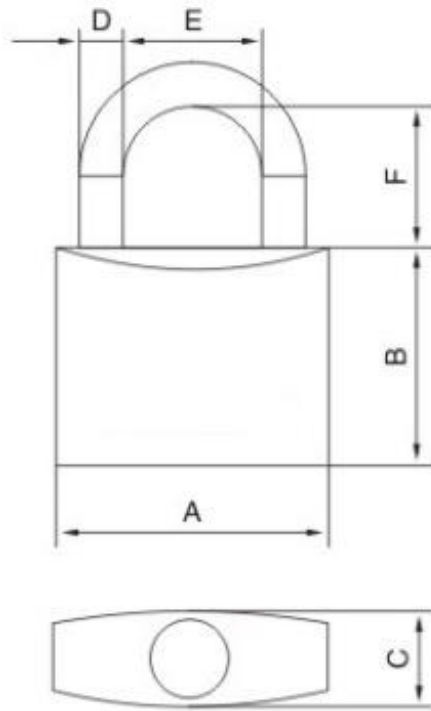

EN

Datasheet

RS PRO Aluminium padlock 30mm

Stock No. 195-8256 195-8257

Product image embedded here

SPECIFICATION

- Material: Titalium

RS Article No.	Lock Body Dimension(mm)			Shackle Dimension(mm)			Keyed Alike
	A	B	C	D	E	F	
1958256	30	27	13	5	15	14	KA20
1958257	30	27	13	5	15	63	KD