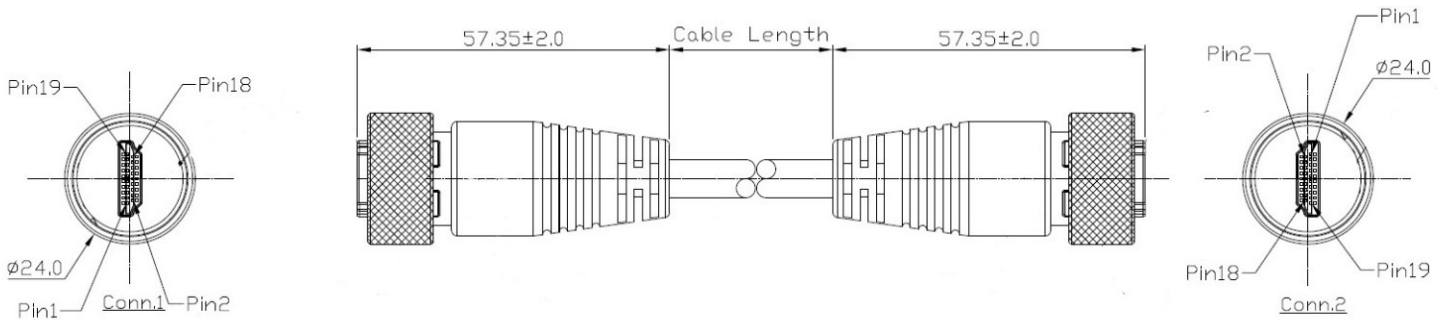

▲ Wiring Diagram

Recommend Panel Cut-Out

Dimensional line drawings

HDMI Cable Mount Plug with 2m Cable and HDMI Socket 231-7961

1	White	1	10	White	10
2	Drain	2	11	Drain	11
3	Brown	3	12	Blue	12
4	White	4	13	Red	13
5	Drain	5	15	White	15
6	Red	6	16	Purple	16
7	White	7	18	Black	18
8	Drain	8	14	White	14
9	Green	9	17	Drain	17
			19	Orange	19
			Shell	Braid	Shell
HDMI		Conn.	HDMI		Conn.

▲ Wiring Diagram

Dimensional line drawings

HDMI Cable Mount Plug with 2m Cable and HDMI Plug 231-7963

1	Brown	1	10	Blue	10
2	Drain	2	11	Drain	11
3	White	3	12	White	12
4	Red	4	13	Green	13
5	Drain	5	14	Blue	14
6	White	6	15	Orange	15
7	Green	7	16	Yellow	16
8	Drain	8	17	Drain	17
9	White	9	18	Purple	18
			19	Gray	19
			Shell	Drain+Braid	Shell

Wiring Diagram

Dimensional line drawings

HDMI Cable Mount Plug with 2m Cable to Cable Mount Plug 231-7964

1	White	1	10	White	10
2	Drain	2	11	Drain	11
3	Brown	3	12	Blue	12
4	White	4	13	Red	13
5	Drain	5	15	White	15
6	Red	6	16	Purple	16
7	White	7	18	Black	18
8	Drain	8	14	White	14
9	Green	9	17	Drain	17
			19	Orange	19
			Shell	Braid	Shell