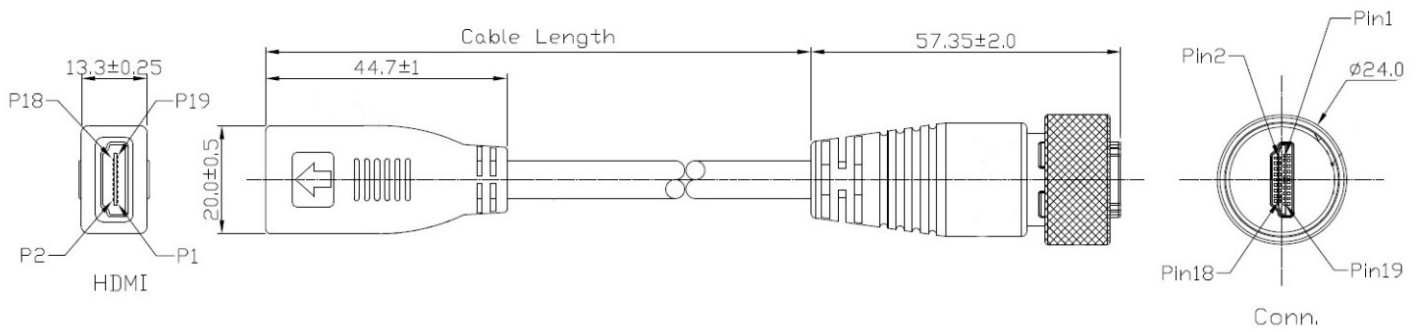

ENGLISH

Datasheet

RS PRO IP67 HDMI – Plastic

The RS PRO waterproof HDMI series of connectors are ruggedly built metal connectors with environmental sealing of IP68. This makes these connectors ideal for use within industrial applications and outdoor environments. All the panel mount connectors within the series are rear potted, this ensures your panel is still sealed to an IP68 rating even when the connector is unmated, and the sealing cap is not connected. Designed with threaded style coupling for a secure connection when used with the waterproof cable ends that are available with twin-headed bayonet HDMI plugs, or standard HDMI plugs and sockets for easy integration.

Features & Benefits:

- Nickel Plated Zinc Alloy Housing
- IP68
- Rear-potted
- Threaded Mating

Quality Standards

Dimensional line drawings

HDMI Panel Mount with straight DIP 231-7958

Dimensional line drawings

▲ Wiring Diagram

Recommend Panel Cut-Out

Dimensional line drawings

HDMI Panel Mount with 300mm Cable and HDMI Plug 231-7960

1	White	1	10	White	10
2	Drain	2	11	Drain	11
3	Brown	3	12	Blue	12
4	White	4	13	Red	13
5	Drain	5	15	White	15
6	Red	6	16	Purple	16
7	White	7	18	Black	18
8	Drain	8	14	White	14
9	Green	9	17	Drain	17
			19	Orange	19
			Shell	Braid	Shell

▲ Wiring Diagram

Recommend Panel Cut-Out

Dimensional line drawings

HDMI Cable Mount Plug with 2m Cable and HDMI Socket 231-7961

1	White	1	10	White	10
2	Drain	2	11	Drain	11
3	Brown	3	12	Blue	12
4	White	4	13	Red	13
5	Drain	5	15	White	15
6	Red	6	16	Purple	16
7	White	7	18	Black	18
8	Drain	8	14	White	14
9	Green	9	17	Drain	17
			19	Orange	19
			Shell	Braid	Shell
HDMI		Conn.	HDMI		Conn.