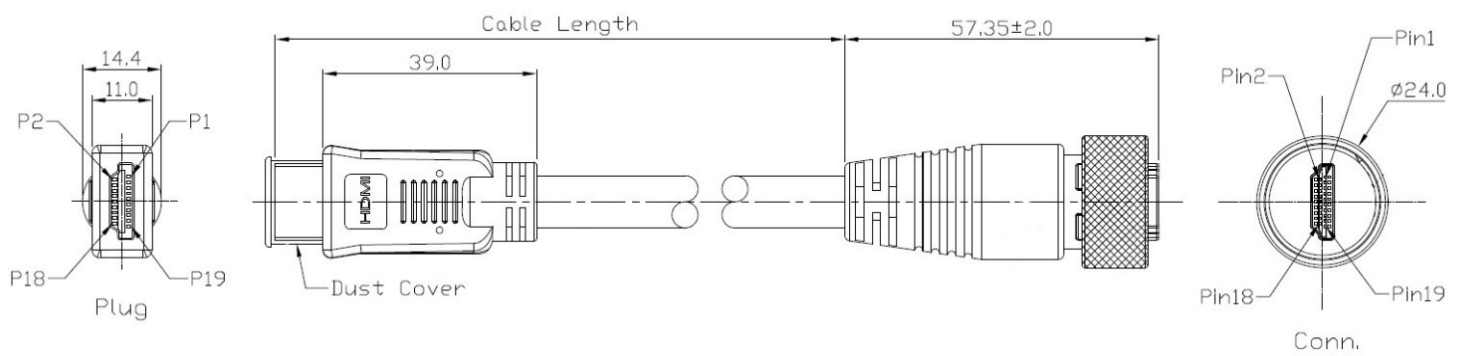

▲ Wiring Diagram

Recommend Panel Cut-Out

Dimensional line drawings

HDMI Panel Mount with 300mm Cable and HDMI Plug 231-7960

1	White	1	10	White	10
2	Drain	2	11	Drain	11
3	Brown	3	12	Blue	12
4	White	4	13	Red	13
5	Drain	5	15	White	15
6	Red	6	16	Purple	16
7	White	7	18	Black	18
8	Drain	8	14	White	14
9	Green	9	17	Drain	17
			19	Orange	19
			Shell	Braid	Shell

▲ Wiring Diagram

Recommend Panel Cut-Out

Dimensional line drawings

HDMI Cable Mount Plug with 2m Cable and HDMI Socket 231-7961

1	White	1	10	White	10
2	Drain	2	11	Drain	11
3	Brown	3	12	Blue	12
4	White	4	13	Red	13
5	Drain	5	15	White	15
6	Red	6	16	Purple	16
7	White	7	18	Black	18
8	Drain	8	14	White	14
9	Green	9	17	Drain	17
			19	Orange	19
			Shell	Braid	Shell
HDMI		Conn.	HDMI		Conn.

▲ Wiring Diagram

Dimensional line drawings

HDMI Cable Mount Plug with 2m Cable and HDMI Plug 231-7963

1	Brown	1	10	Blue	10
2	Drain	2	11	Drain	11
3	White	3	12	White	12
4	Red	4	13	Green	13
5	Drain	5	14	Blue	14
6	White	6	15	Orange	15
7	Green	7	16	Yellow	16
8	Drain	8	17	Drain	17
9	White	9	18	Purple	18
			19	Gray	19
			Shell	Drain+Braid	Shell