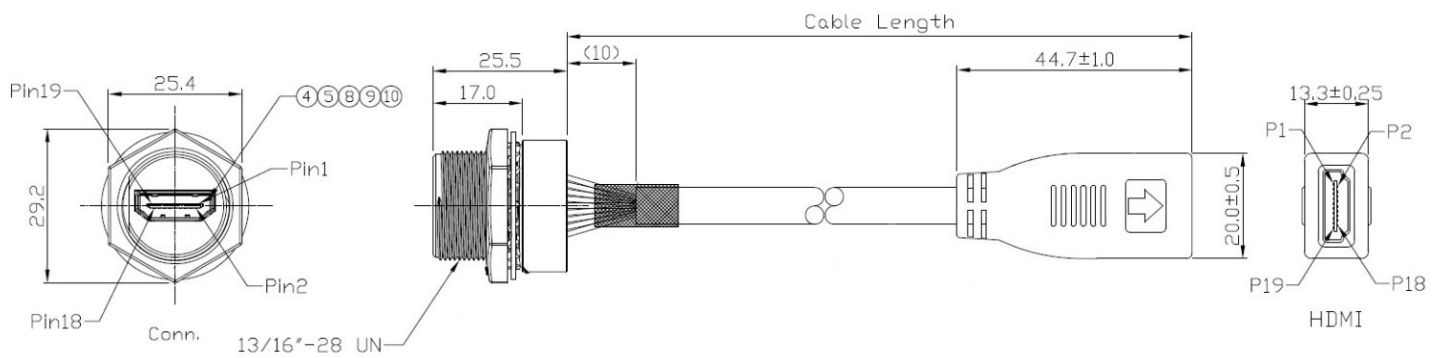

ENGLISH

Datasheet

RS PRO IP67 HDMI – Plastic

The RS PRO waterproof HDMI series of connectors are ruggedly built metal connectors with environmental sealing of IP68. This makes these connectors ideal for use within industrial applications and outdoor environments. All the panel mount connectors within the series are rear potted, this ensures your panel is still sealed to an IP68 rating even when the connector is unmated, and the sealing cap is not connected. Designed with threaded style coupling for a secure connection when used with the waterproof cable ends that are available with twin-headed bayonet HDMI plugs, or standard HDMI plugs and sockets for easy integration.

Features & Benefits:

- Nickel Plated Zinc Alloy Housing
- IP68
- Rear-potted
- Threaded Mating

Quality Standards

Dimensional line drawings

HDMI Panel Mount with straight DIP 231-7958

Dimensional line drawings

HDMI Panel Mount with 300mm Cable and HDMI Socket 231-7959

1	White	1	10	White	10
2	Drain	2	11	Drain	11
3	Brown	3	12	Blue	12
4	White	4	13	Red	13
5	Drain	5	15	White	15
6	Red	6	16	Purple	16
7	White	7	18	Black	18
8	Drain	8	14	White	14
9	Green	9	17	Drain	17
Conn.		HDMI	19	Orange	19
			Shell	Braid	Shell
			Conn.		HDMI

▲ Wiring Diagram

Recommend Panel Cut-Out

Dimensional line drawings

HDMI Panel Mount with 300mm Cable and HDMI Plug 231-7960

1	White	1	10	White	10
2	Drain	2	11	Drain	11
3	Brown	3	12	Blue	12
4	White	4	13	Red	13
5	Drain	5	15	White	15
6	Red	6	16	Purple	16
7	White	7	18	Black	18
8	Drain	8	14	White	14
9	Green	9	17	Drain	17
			19	Orange	19
			Shell	Braid	Shell