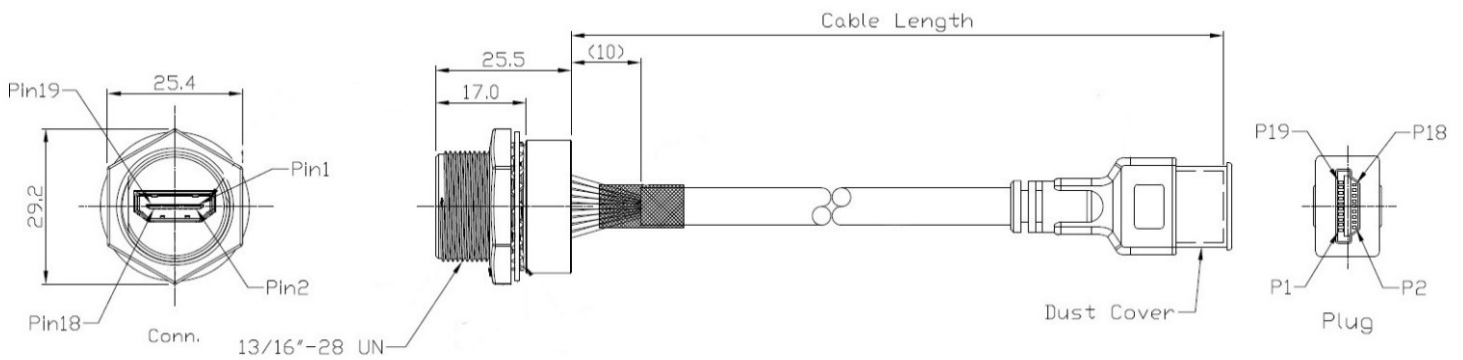

Features & Benefits:

- Nickel Plated Zinc Alloy Housing
- IP68
- Rear-potted
- Threaded Mating

Quality Standards

Dimensional line drawings

HDMI Panel Mount with straight DIP 231-7958

Dimensional line drawings

HDMI Panel Mount with 300mm Cable and HDMI Socket 231-7959

1	White	1	10	White	10
2	Drain	2	11	Drain	11
3	Brown	3	12	Blue	12
4	White	4	13	Red	13
5	Drain	5	15	White	15
6	Red	6	16	Purple	16
7	White	7	18	Black	18
8	Drain	8	14	White	14
9	Green	9	17	Drain	17
Conn.		HDMI	19	Orange	19
			Shell	Braid	Shell
			Conn.		HDMI

▲ Wiring Diagram

Recommend Panel Cut-Out

Dimensional line drawings

HDMI Panel Mount with 300mm Cable and HDMI Plug 231-7960

1	White	1	10	White	10
2	Drain	2	11	Drain	11
3	Brown	3	12	Blue	12
4	White	4	13	Red	13
5	Drain	5	15	White	15
6	Red	6	16	Purple	16
7	White	7	18	Black	18
8	Drain	8	14	White	14
9	Green	9	17	Drain	17
			19	Orange	19
			Shell	Braid	Shell

▲ Wiring Diagram

Recommend Panel Cut-Out

Dimensional line drawings

HDMI Cable Mount Plug with 2m Cable and HDMI Socket 231-7961

1	White	1	10	White	10
2	Drain	2	11	Drain	11
3	Brown	3	12	Blue	12
4	White	4	13	Red	13
5	Drain	5	15	White	15
6	Red	6	16	Purple	16
7	White	7	18	Black	18
8	Drain	8	14	White	14
9	Green	9	17	Drain	17
			19	Orange	19
			Shell	Braid	Shell
HDMI		Conn.	HDMI		Conn.