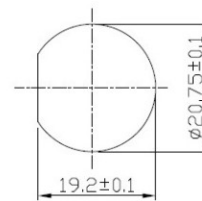

Recommend Panel Cut-Out