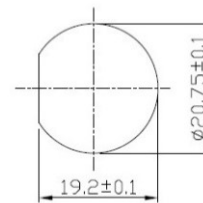

▲ Wiring Diagram

Recommend Panel Cut-Out

Dimensional line drawings

HDMI Panel Mount with 300mm Cable and HDMI Plug 231-7960

1	White	1	10	White	10
2	Drain	2	11	Drain	11
3	Brown	3	12	Blue	12
4	White	4	13	Red	13
5	Drain	5	15	White	15
6	Red	6	16	Purple	16
7	White	7	18	Black	18
8	Drain	8	14	White	14
9	Green	9	17	Drain	17
			19	Orange	19
			Shell	Braid	Shell

▲ Wiring Diagram

Recommend Panel Cut-Out

Dimensional line drawings

HDMI Cable Mount Plug with 2m Cable and HDMI Socket 231-7961

1	White	1	10	White	10
2	Drain	2	11	Drain	11
3	Brown	3	12	Blue	12
4	White	4	13	Red	13
5	Drain	5	15	White	15
6	Red	6	16	Purple	16
7	White	7	18	Black	18
8	Drain	8	14	White	14
9	Green	9	17	Drain	17
			19	Orange	19
			Shell	Braid	Shell
HDMI		Conn.	HDMI		Conn.