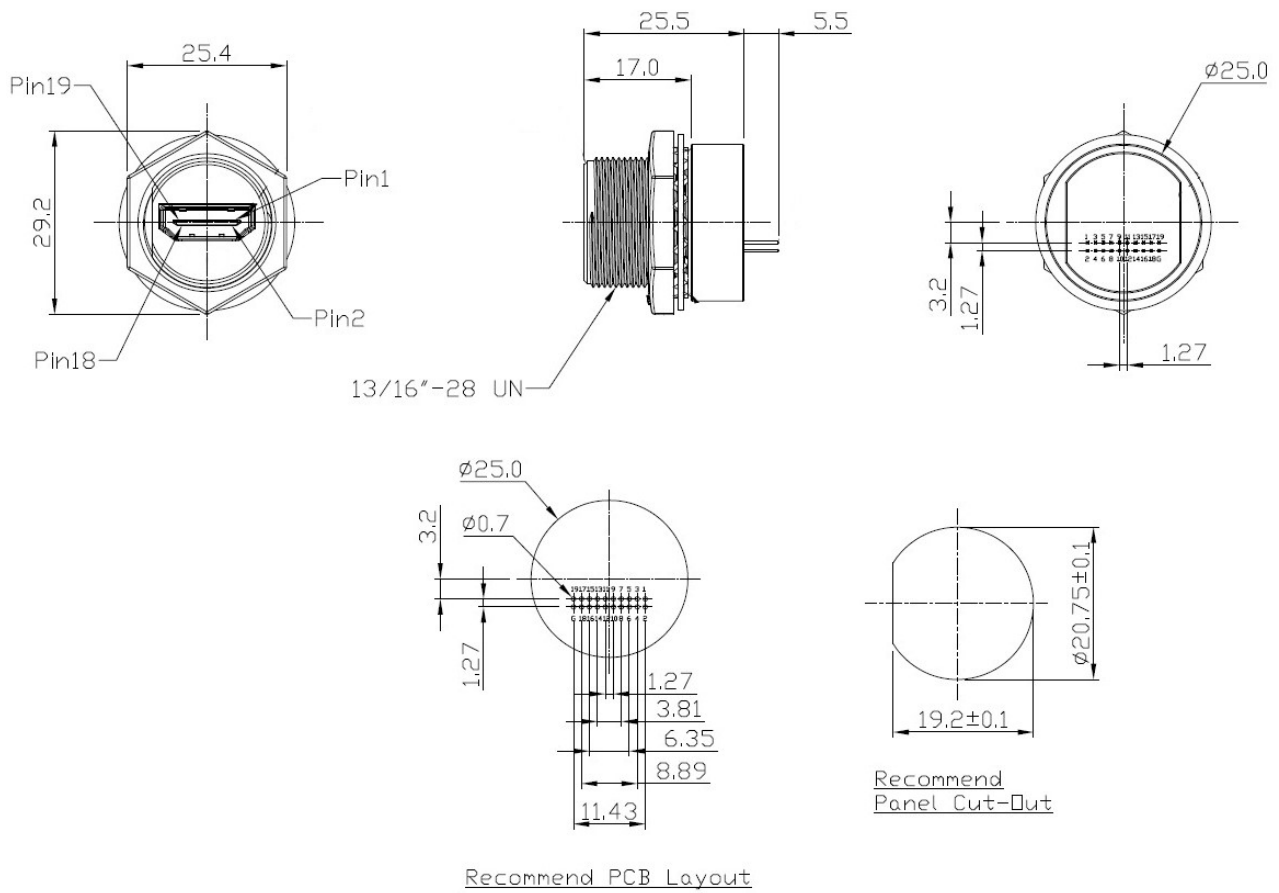

ENGLISH

Datasheet

RS PRO IP67 HDMI – Plastic

The RS PRO waterproof HDMI series of connectors are ruggedly built metal connectors with environmental sealing of IP68. This makes these connectors ideal for use within industrial applications and outdoor environments. All the panel mount connectors within the series are rear potted, this ensures your panel is still sealed to an IP68 rating even when the connector is unmated, and the sealing cap is not connected. Designed with threaded style coupling for a secure connection when used with the waterproof cable ends that are available with twin-headed bayonet HDMI plugs, or standard HDMI plugs and sockets for easy integration.

Features & Benefits:

- Nickel Plated Zinc Alloy Housing
- IP68
- Rear-potted
- Threaded Mating

Quality Standards

Dimensional line drawings

HDMI Panel Mount with straight DIP 231-7958

Dimensional line drawings

HDMI Panel Mount with 300mm Cable and HDMI Socket 231-7959

1	White	1	10	White	10
2	Drain	2	11	Drain	11
3	Brown	3	12	Blue	12
4	White	4	13	Red	13
5	Drain	5	15	White	15
6	Red	6	16	Purple	16
7	White	7	18	Black	18
8	Drain	8	14	White	14
9	Green	9	17	Drain	17
Conn.		HDMI	19	Orange	19
			Shell	Braid	Shell
			Conn.		HDMI

▲ Wiring Diagram

Recommend Panel Cut-Out

Dimensional line drawings

HDMI Panel Mount with 300mm Cable and HDMI Plug 231-7960

1	White	1	10	White	10
2	Drain	2	11	Drain	11
3	Brown	3	12	Blue	12
4	White	4	13	Red	13
5	Drain	5	15	White	15
6	Red	6	16	Purple	16
7	White	7	18	Black	18
8	Drain	8	14	White	14
9	Green	9	17	Drain	17
			19	Orange	19
			Shell	Braid	Shell