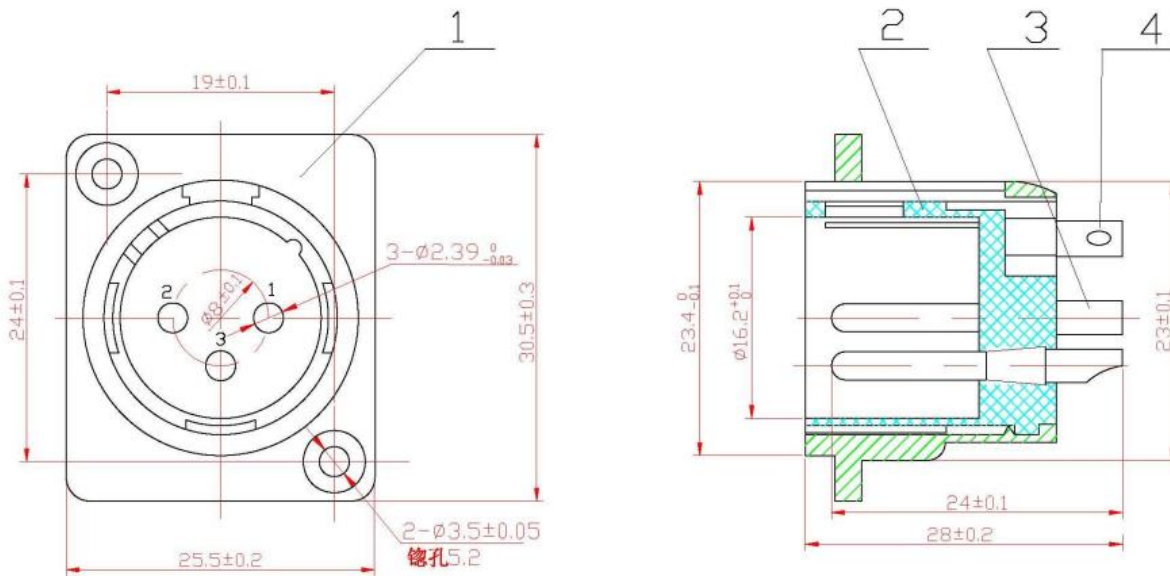

Datasheet

Black 3 Way Male Straight Panel Mount XLR Connector

RS Stock number [457-936](#)

Specifications

- Body Orientation: Straight
- Colour: Black
- Gender: Male
- Mounting Type: Panel Mount
- Number of Contacts: 3