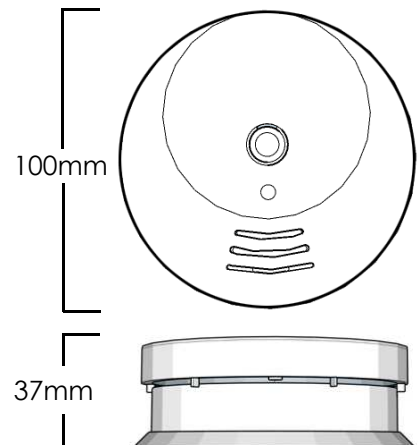

When low on battery, the smoke detector produces a chirping sound as a reminder for battery replacement.

Installation can be done in 2 convenient methods. Either fasten the base of the smoke detector to the ceiling with a screws drilled into the wall, or use the optional magnet with self-adhesive on a clean smooth surface (Purchased separately).

Backed by a 3 year limited 1 to 1 warranty, we guarantee the quality of this valuable, life-saving product.

MODEL	SAFEHOME GS506
Power	Standard Battery, DC9V
Sensor	Photoelectric
Size	100mm x 37mm
Current	<10uA (standby) <30mA (alarm)
Volume	>85dB(A) at 3 meters
Sensitivity	0.10-0.19dB/m