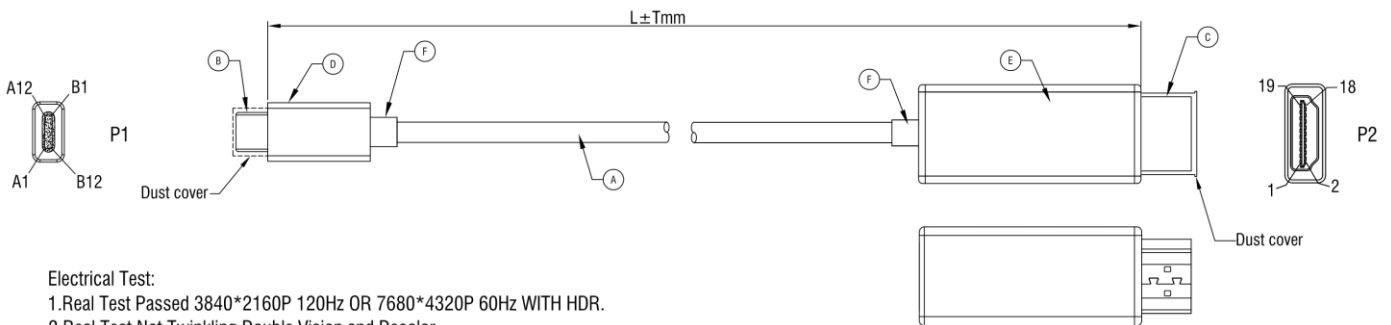

Datasheet

RS PRO 1m USB C to HDMI

Stock number: 2299976

EN

The RSPRO 1m USB C to HDMI cables have an outer black PVC jacket and have an outer diameter of 4.8mm.

This cable is capable of 8k@60Hz or 4K @120Hz and supports HDR10.

Electrical Test:
 1.Real Test Passed 3840*2160P 120Hz OR 7680*4320P 60Hz WITH HDR.
 2.Real Test Not Twinkling,Double Vision and Decolor.

F	1	BLACK 45P PVC	6	G
E		HDMI MALE SHELL(GREY ALLOY SHELL)	1	PCS
D		USB Type-C MALE SHELL(GREY ALLOY SHELL)	1	PCS
C		HDMI 19P MALE(Black Insulator,Gold Plated)+PCB'A(IC:IT670FN+PS186)	1	PCS
B		USB Type-C MALE(Black Insulato,Gold Plated)	1	PCS
A		UL2725(32#*1P+D+AL/MY)*5+32#*4C+24#*2C+AL+B OD=4.8mm,BLACK PVC JACKET.	1	PCS
NUMBER		PRODUCT SPECIFICATIONS	Quantity	Unit