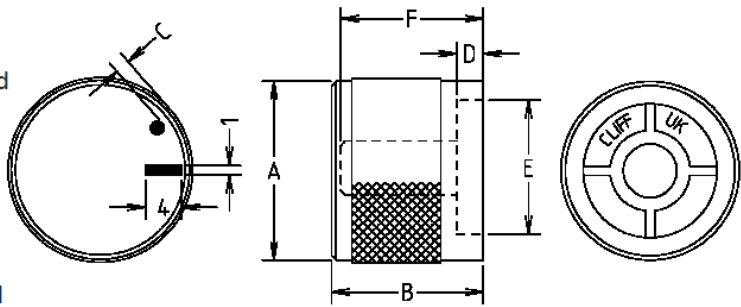

Datasheet

KM Knobs

RS Stock number 777-7300

MODEL	DIM A	DIM B	DIM C	DIM D
KMR-15	14.8	15.6	2.2	13.0
KMR-20	19.8	17.6	4.0	18.0
KMR-25	24.8	18.4	-	23.1
KMR-30	29.8	16.0	2.0	28.1
KMR-35	35.0	18.5	-	33.1

RS 7777325
KMR-15 Black dot 6mm splined 18T

RS 7777328
KMR-20 Black dot 6mm splined 18T

RS 7777322
KMR-25 Black dot 6mm splined 18T

RS 7777331
KMR-30 Black dot 6mm splined 18T

RS 7777316
KMR-35 Black dot 6mm splined 18T

RS 777312
KM15B marker line 6mm splined

RS 777300
KM20B marker dot 6mm splined

RS 777319
KM20B marker line 6mm splined

MODEL	DIM A	DIM B	DIM C	DIM D	DIM E	DIM F
KM15B	15	15	-	2.4	13	14.3
KM20B	20	17	1.5	4.2	18	16
KM20B	20	17	-	4.2	18	16