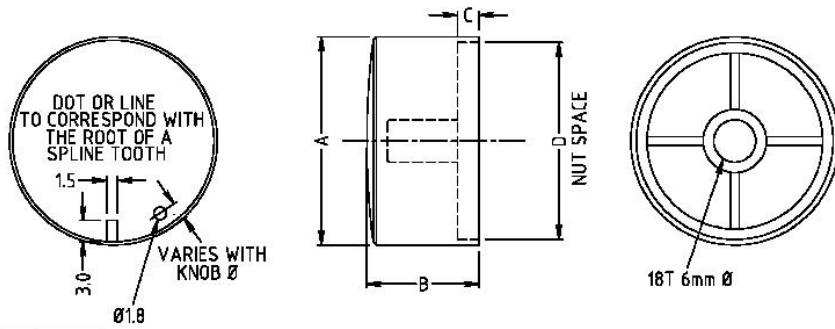

Datasheet

KM Knobs

RS Stock number 777-7300

MODEL	DIM A	DIM B	DIM C	DIM D
KMR-15	14.8	15.6	2.2	13.0
KMR-20	19.8	17.6	4.0	18.0
KMR-25	24.8	18.4	-	23.1
KMR-30	29.8	16.0	2.0	28.1
KMR-35	35.0	18.5	-	33.1

RS 7777325
KMR-15 Black dot 6mm splined 18T

RS 7777328
KMR-20 Black dot 6mm splined 18T

RS 7777322
KMR-25 Black dot 6mm splined 18T

RS 7777331
KMR-30 Black dot 6mm splined 18T

RS 7777316
KMR-35 Black dot 6mm splined 18T

RS 777312
KM15B marker line 6mm splined

RS 777300
KM20B marker dot 6mm splined

RS 777319
KM20B marker line 6mm splined

MODEL	DIM A	DIM B	DIM C	DIM D	DIM E	DIM F
KM15B	15	15	-	2.4	13	14.3
KM20B	20	17	1.5	4.2	18	16
KM20B	20	17	-	4.2	18	16