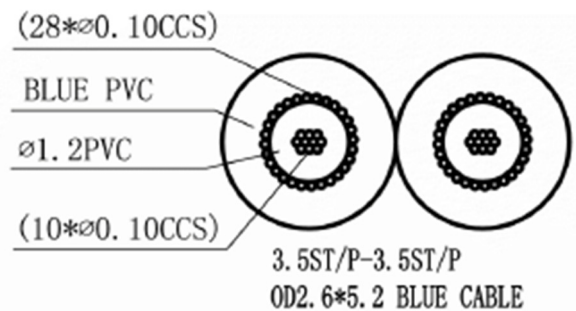

Datasheet

RS PRO 15m 3.5mm Stereo Cable, Blue

Stock number: 192-4399

EN

The RS PRO 15 metre, 3.5mm stereo jack cable has a blue PVC jack and moulded blue boots. They have a layer of shielding around each core to help cut down on interference.

The connectors are nickel and have a strain relief to help avoid the cable splitting around the edge of the boot.

The 3.5mm jack plug is used on a variety of audio devices.

RoHS / REACH / CE