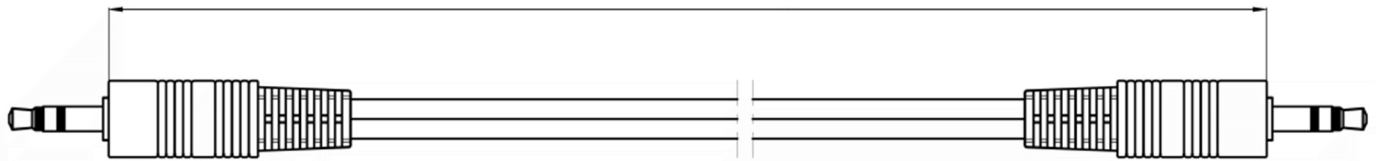

Datasheet

RS PRO 15m 3.5mm Stereo Cable, Blue

Stock number: 192-4399

EN

The RS PRO 15 metre, 3.5mm stereo jack cable has a blue PVC jack and moulded blue boots. They have a layer of shielding around each core to help cut down on interference.

The connectors are nickel and have a strain relief to help avoid the cable splitting around the edge of the boot.

The 3.5mm jack plug is used on a variety of audio devices.

RoHS / REACH / CE