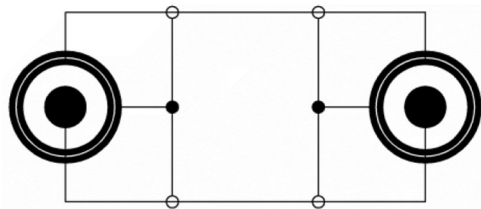

Datasheet

RS PRO 15m 3.5mm Stereo Cable, Blue

Stock number: 192-4399

EN

The RS PRO 15 metre, 3.5mm stereo jack cable has a blue PVC jack and moulded blue boots. They have a layer of shielding around each core to help cut down on interference.

The connectors are nickel and have a strain relief to help avoid the cable splitting around the edge of the boot.

The 3.5mm jack plug is used on a variety of audio devices.

RoHS / REACH / CE