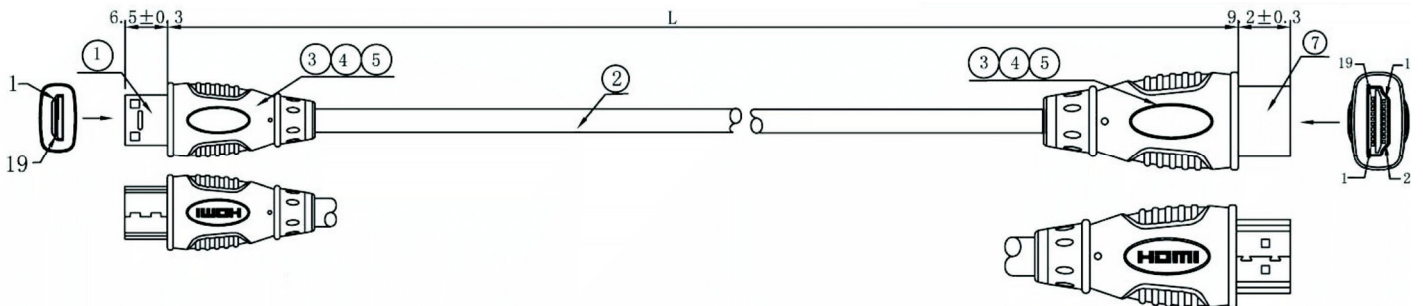

Datasheet

RS PRO 10 mtr HDMI Type C (Mini) Male to HDMI Male High Speed with Ethernet Cable

Stock number: 186-3030

EN

The RSPRO 10 metre HDMI type C male to HDMI male cable which has a black PVC jack and an outer diameter of 6mm. The connectors have a gold flash covering to prevent corrosion.

The connector hoods are also made of black PVC.

HDMI is possibly the most common display connection on the market which can be found on devices ranging from PC's, Bluray players, games consoles and more. Mini HDMI, not to be confused with micro HDMI, is most commonly found on DSLR cameras and camcorders.

LABEL 1	SEE PICTURE SHOWS 1
MINI TIE	Mini Tie.Color For Black
POLYBAG	COLOR FOR NATURAL SEE NOTE:2
H. S TUBE	EVA H. S TUBE, Filmy and tybe.Color Black, ø0.6mm, L:10mm*8PCS L:12mm*1PCS. L:17mm*1PCS
H. S TUBE	EVA H. S TUBE, Filmy and tybe.Color Black, ø1.5mm, L:6mm*8PCS L:12mm*8PCS.
MOLD HOOD	Shore A 80PVC (UL94-2) color For BLACK
CABLE	HDMI 30AWG (7/0. 102BC*1P+E+WAM)*4+7/0. 102TC*1P+7/0. 102TC*5C+AEB B=0.12mm/5*16 AL-MG JACKET COLOR:PVC/BLACK (BK20) OD:6.0mm
HDMI CONNECTOR	19P/M comector Crinping Type, The Pin Gold Plating, the shell for Gold Plating