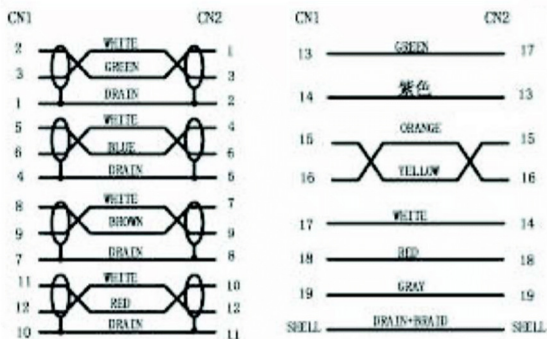

Datasheet

RS PRO 10 mtr HDMI Type C (Mini) Male to HDMI Male High Speed with Ethernet Cable

Stock number: 186-3030

EN

The RSPRO 10 metre HDMI type C male to HDMI male cable which has a black PVC jack and an outer diameter of 6mm. The connectors have a gold flash covering to prevent corrosion.

The connector hoods are also made of black PVC.

HDMI is possibly the most common display connection on the market which can be found on devices ranging from PC's, Bluray players, games consoles and more. Mini HDMI, not to be confused with micro HDMI, is most commonly found on DSLR cameras and camcorders.

LABEL 1	SEE PICTURE SHOWS 1
MINI TIE	Mini Tie.Color For Black
POLYBAG	COLOR FOR NATURAL SEE NOTE:2
H. S TUBE	EVA H. S TUBE, Filmy and tybe.Color Black, ø0.6mm, L:10mm*8PCS L:12mm*1PCS. L:17mm*1PCS
H. S TUBE	EVA H. S TUBE, Filmy and tybe.Color Black, ø1.5mm, L:6mm*8PCS L:12mm*8PCS.
MOLD HOOD	Shore A 80PVC (UL94-2) color For BLACK
CABLE	HDMI 30AWG (7/0. 102BC*1P+E+WAM)*4+7/0. 102TC*1P+7/0. 102TC*5C+AEB B=0.12mm/5*16 AL-MG JACKET COLOR:PVC/BLACK (BK20) OD:6.0mm
HDMI CONNECTOR	19P/M comector Crinping Type, The Pin Gold Plating, the shell for Gold Plating